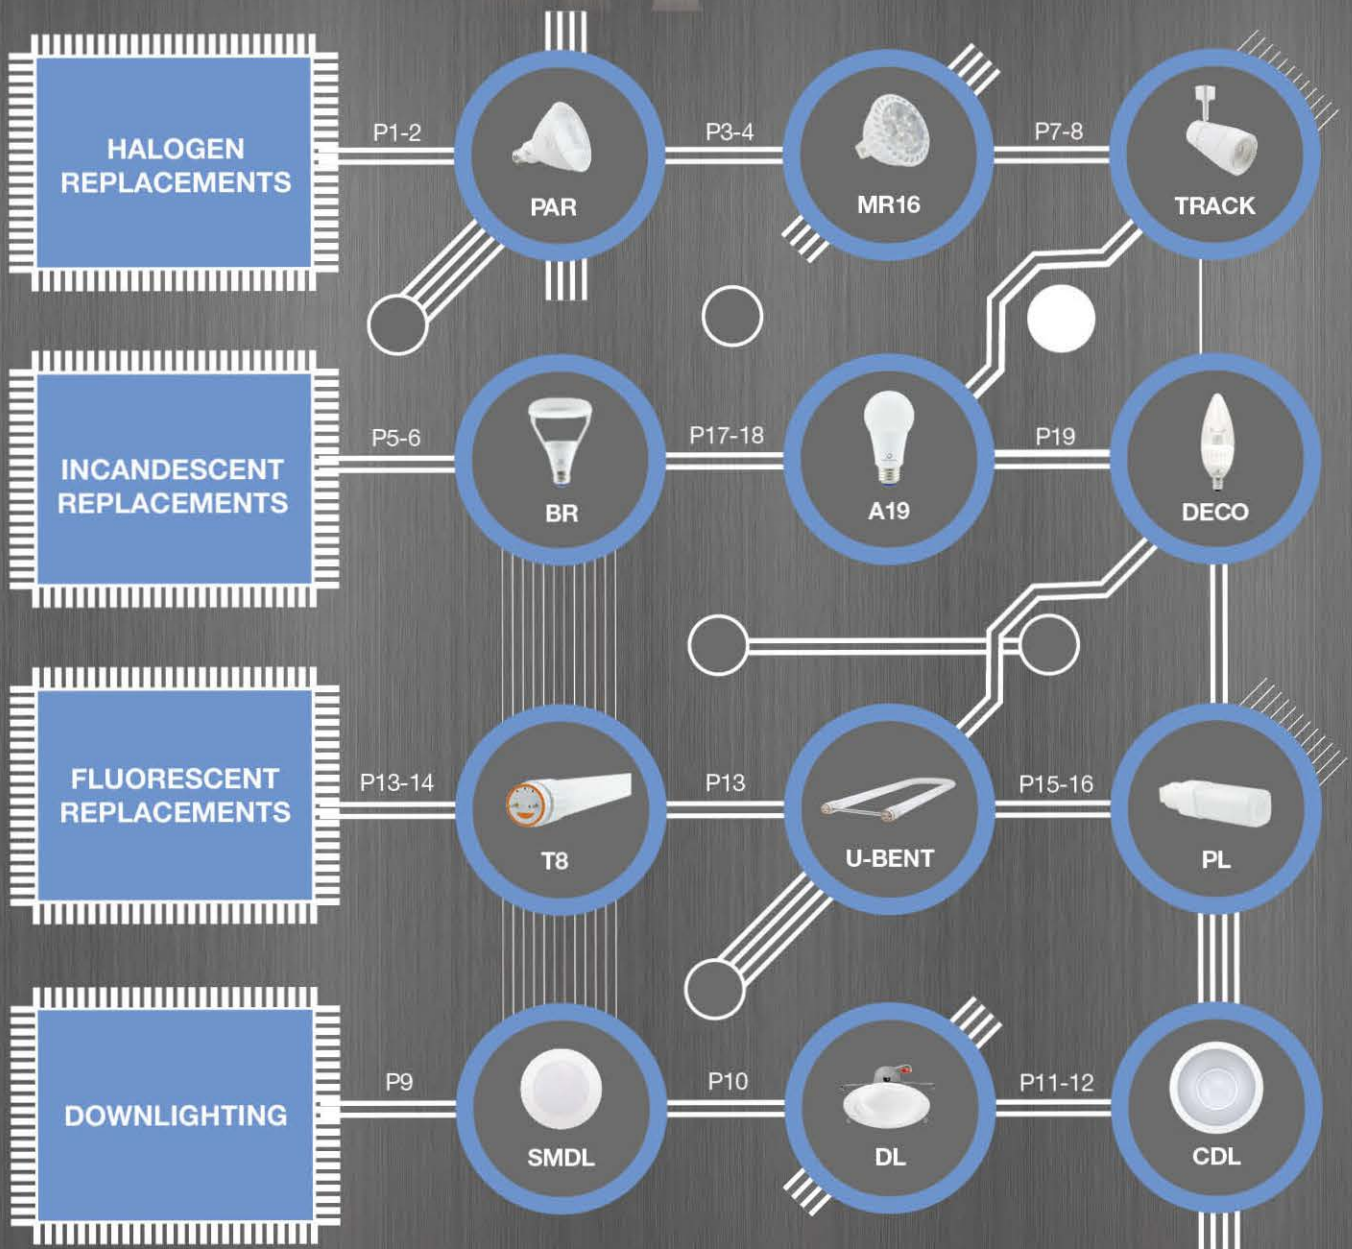

GREEN CREATIVE FULL PRODUCT FAMILY