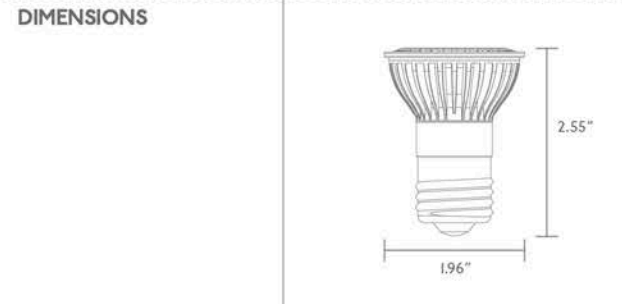

PRODUCT LED PAR 16 40°

MODEL No.	27-5PAR 16-40
LED TYPE	CREE LED
ENERGY STAR RATED	NO
WATTAGE	5W
VOLTAGE	120VAC/230V
DIMMABLE	YES
LUMENS	275
COLOR TEMPERATURE	2700K
CRI	80
BEAM ANGLE	40°
HOUR RATING	25,000
BASE	E26