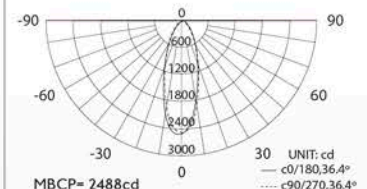

## PHOTOMETRIC SUMMARY

399.53' fc	2 ft
1.1' dia.	
99.88' fc	4 ft
2.2' dia.	
44.39' fc	6 ft
3.2' dia.	
24.97' fc	8 ft
4.3' dia.	