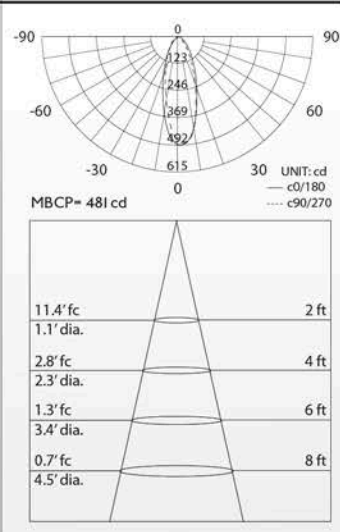

### PHOTOMETRIC SUMMARY

117.44' fc	2 ft
1.1' dia.	
29.36' fc	4 ft
2.3' dia.	
13.05' fc	6 ft
3.4' dia.	
7.34' fc	8 ft
4.6' dia.	

### ORDERING INFORMATION

27 — 8PAR20 — 40

**PRODUCT LED PAR 16 40°**

MODEL No.	27-5PAR 16-40
LED TYPE	CREE LED
ENERGY STAR RATED	NO
WATTAGE	5W
VOLTAGE	120VAC/230V
DIMMABLE	YES
LUMENS	275
COLOR TEMPERATURE	2700K
CRI	80
BEAM ANGLE	40°
HOUR RATING	25,000
BASE	E26

**PHOTOMETRIC SUMMARY**

**ORDERING INFORMATION**

27 - 5PAR 16 - 40

**PRODUCT LED PAR 16 25°**

MODEL No.	27-5PAR 16-25
LED TYPE	CREE LED
ENERGY STAR RATED	NO
WATTAGE	5W
VOLTAGE	120VAC/230V
DIMMABLE	YES
LUMENS	275
COLOR TEMPERATURE	2700K
CRI	80
BEAM ANGLE	25°
HOUR RATING	25,000
BASE	E26

**PHOTOMETRIC SUMMARY**

**ORDERING INFORMATION**

27 - 5PAR 16 - 25