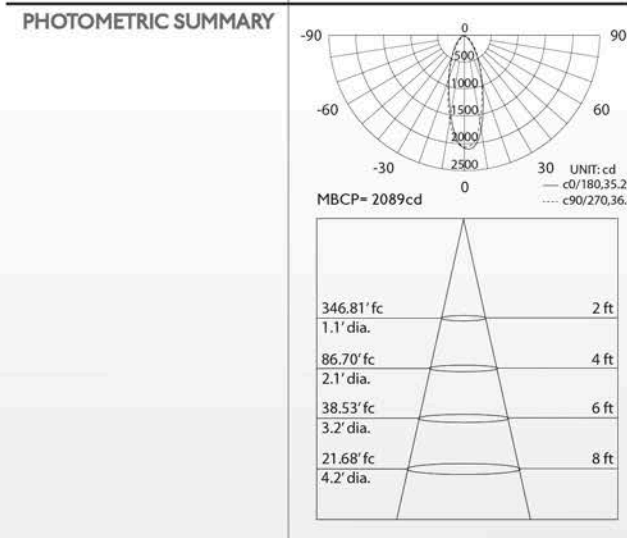

PRODUCT	LED PAR38 2700K
MODEL No.	27-I7PAR38-40
LED TYPE	SHARP COB LED
ENERGY STAR RATED	NO
WATTAGE	17W
VOLTAGE	120VAC
DIMMABLE	YES
LUMENS	1050
COLOR TEMPERATURE	2700K
CRI	81
BEAM ANGLE	40°
HOUR RATING	25,000
BASE	E26
DIMENSIONS	

ORDERING INFORMATION

27 - I7PAR38 - 40