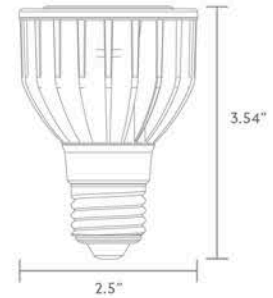

### PHOTOMETRIC SUMMARY

117.44' fc	2 ft
1.1' dia.	
29.36' fc	4 ft
2.3' dia.	
13.05' fc	6 ft
3.4' dia.	
7.34' fc	8 ft
4.6' dia.	