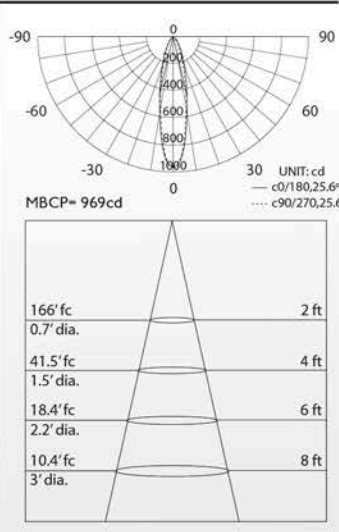

### PHOTOMETRIC SUMMARY

117.44' fc	2 ft
1.1' dia.	
29.36' fc	4 ft
2.3' dia.	
13.05' fc	6 ft
3.4' dia.	
7.34' fc	8 ft
4.6' dia.	

### ORDERING INFORMATION

27 — 8PAR20 — 40

**PRODUCT LED PAR 16 40°**

MODEL No.	27-5PAR 16-40
LED TYPE	CREE LED
ENERGY STAR RATED	NO
WATTAGE	5W
VOLTAGE	120VAC/230V
DIMMABLE	YES
LUMENS	275
COLOR TEMPERATURE	2700K
CRI	80
BEAM ANGLE	40°
HOUR RATING	25,000
BASE	E26

**PHOTOMETRIC SUMMARY**

**ORDERING INFORMATION**

27 - 5PAR 16 - 40

**PRODUCT LED PAR 16 25°**

MODEL No.	27-5PAR 16-25
LED TYPE	CREE LED
ENERGY STAR RATED	NO
WATTAGE	5W
VOLTAGE	120VAC/230V
DIMMABLE	YES
LUMENS	275
COLOR TEMPERATURE	2700K
CRI	80
BEAM ANGLE	25°
HOUR RATING	25,000
BASE	E26

**PHOTOMETRIC SUMMARY**

**ORDERING INFORMATION**

27 - 5PAR 16 - 25