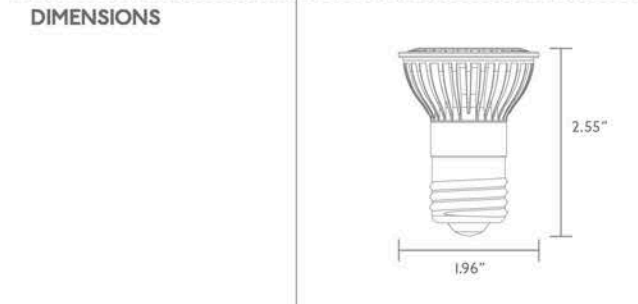

**PHOTOMETRIC SUMMARY**

**ORDERING INFORMATION**

27 - 5PAR 16 - 40

**PRODUCT LED PAR 16 25°**

MODEL No.	27-5PAR 16-25
LED TYPE	CREE LED
ENERGY STAR RATED	NO
WATTAGE	5W
VOLTAGE	120VAC/230V
DIMMABLE	YES
LUMENS	275
COLOR TEMPERATURE	2700K
CRI	80
BEAM ANGLE	25°
HOUR RATING	25,000
BASE	E26