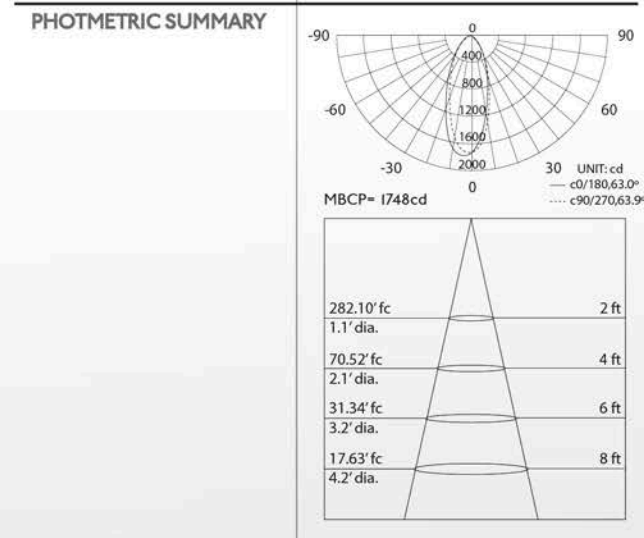

PRODUCT	LED PAR30 2700K
MODEL No.	27-I3PAR30-40
LED TYPE	SHARP COB LED
ENERGY STAR RATED	NO
WATTAGE	13W
VOLTAGE	120VAC
DIMMABLE	YES
LUMENS	800
COLOR TEMPERATURE	2700K
CRI	80
BEAM ANGLE	40°
HOUR RATING	25,000
BASE	E26
DIMENSIONS