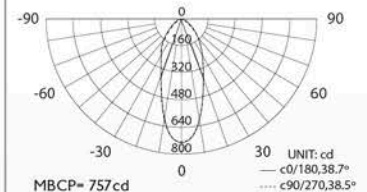

### PHOTOMETRIC SUMMARY

117.44' fc	2 ft
1.1' dia.	
29.36' fc	4 ft
2.3' dia.	
13.05' fc	6 ft
3.4' dia.	
7.34' fc	8 ft
4.6' dia.	