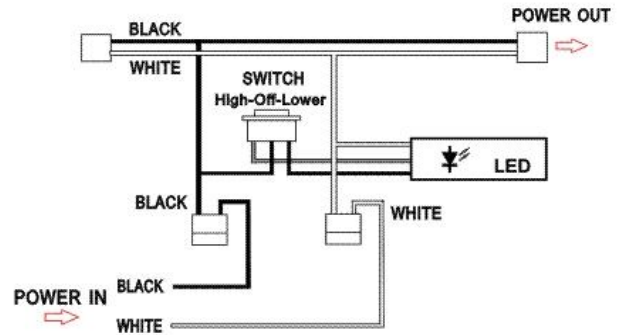

INSTALLATION

Portable Option

Hardwire Option 1

Hardwire Option #2 (using our plastic J box sold separately)

Kitchen Counter Cabinets Architectural Built-ins Computer Desk
Retail Environments Display Cases Medical Facilities Workstations

Portable Wiring

Hardwire Wiring

TECHNICAL SPECIFICATIONS

Voltage	120V, 60Hz AC operation
LED Brand	Epistar Taiwan
Construction	Steel Enclosure
Dimensions	H = 1", W=3.5", L = 12"/21"/24"/33"/42"
Lead wires	Each task light has 18" interlink cord, and 6' power cord with a plug.
Listing	ETL
Switching	Low and high switch
Wattage	12" 5W, 21" 7W, 24" 9W, 33" 13W, 42" 16W
Diffuser	Frosted glass
Packaging	Corrugated box with model number and short description for a kit
Lamp specs	LED=3100K Warm White, 40,000 hours average life.
Accessories	End Clip×1,Srews×4, Wire Clip×2, Romex Connector X1