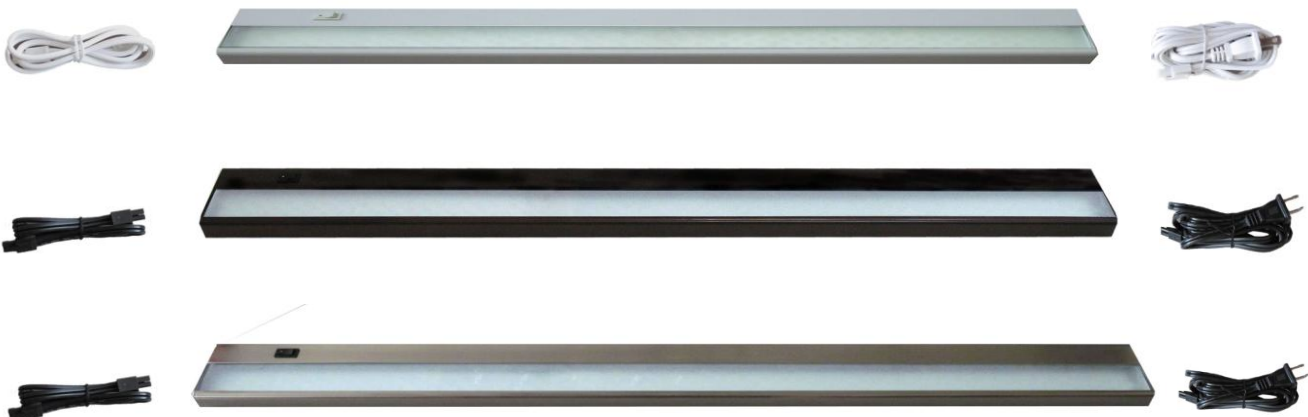

120V LED UNDERCABINET LIGHT

120V LED Undercabinet light provides versatile lighting and require no external power supply. Forsted glass lens produces pleasingly soft light. Linkable up to ten units. Available in five different sizes and three different finishes. Portable or Hardwire Options.

INSTALLATION

Portable Option

Hardwire Option 1

Hardwire Option #2 (using our plastic J box sold separately)

Kitchen Counter Cabinets Architectural Built-ins Computer Desk
Retail Environments Display Cases Medical Facilities Workstations

Portable Wiring

Hardwire Wiring

TECHNICAL SPECIFICATIONS

Voltage	120V, 60Hz AC operation
LED Brand	Epistar Taiwan
Construction	Steel Enclosure
Dimensions	H = 1", W=3.5", L = 12"/21"/24"/33"/42"
Lead wires	Each task light has 18" interlink cord, and 6' power cord with a plug.
Listing	ETL
Switching	Low and high switch
Wattage	12" 5W, 21" 7W, 24" 9W, 33" 13W, 42" 16W
Diffuser	Frosted glass
Packaging	Corrugated box with model number and short description for a kit
Lamp specs	LED=3100K Warm White, 40,000 hours average life.
Accessories	End Clip×1,Srews×4, Wire Clip×2, Romex Connector X1