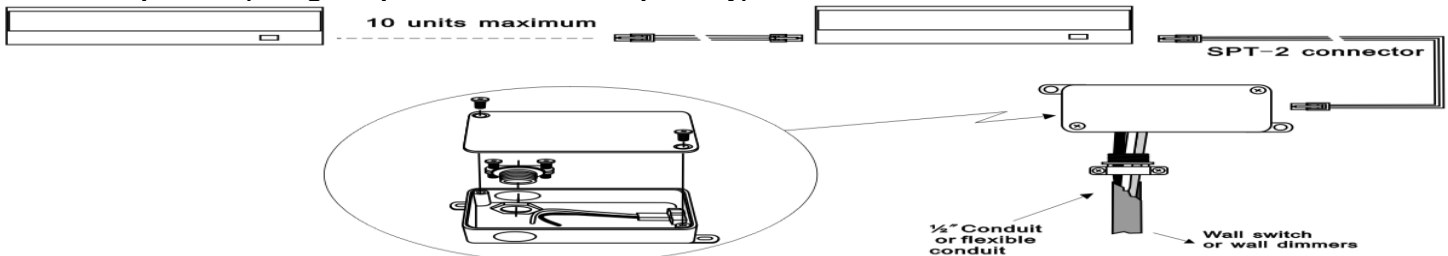

Hardwire Option #2 (using our plastic J box sold separately)

Kitchen Counter   Cabinets   Architectural Built-ins   Computer Desk
Retail Environments   Display Cases   Medical Facilities   Workstations