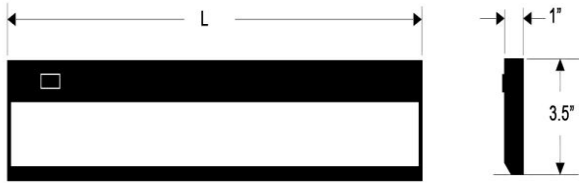

120V LED UNDERCABINET LIGHT

120V LED Undercabinet light provides versatile lighting and require no external power supply. Forsted glass lens produces pleasingly soft light. Linkable up to ten units. Available in five different sizes and three different finishes. Portable or Hardwire Options.