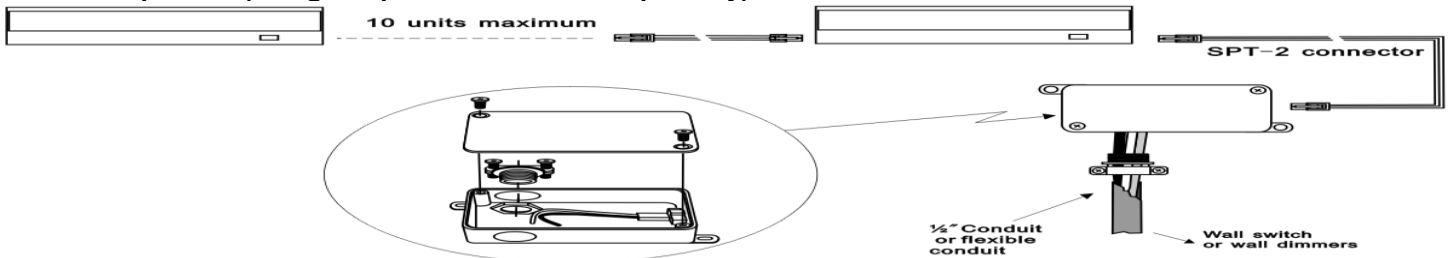

Hardwire Option #2 (using our plastic J box sold separately)

Kitchen Counter   Cabinets   Architectural Built-ins   Computer Desk
Retail Environments   Display Cases   Medical Facilities   Workstations