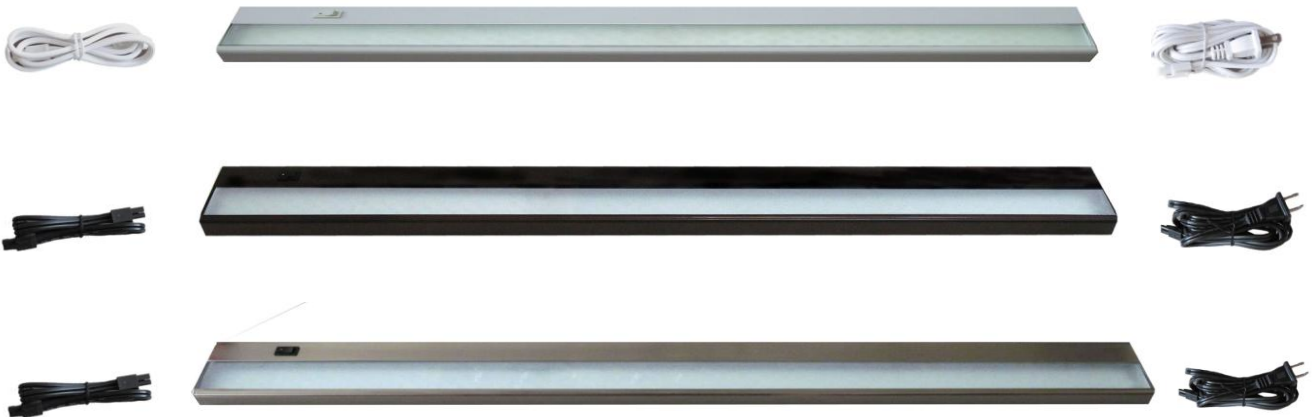

120V LED UNDERCABINET LIGHT

120V LED Undercabinet light provides versatile lighting and require no external power supply. Forsted glass lens produces pleasingly soft light. Linkable up to ten units. Available in five different sizes and three different finishes. Portable or Hardwire Options.

INSTALLATION

Portable Option

Hardwire Option 1

Hardwire Option #2 (using our plastic J box sold separately)

Kitchen Counter Cabinets Architectural Built-ins Computer Desk
Retail Environments Display Cases Medical Facilities Workstations

Portable Wiring

Hardwire Wiring

TECHNICAL SPECIFICATIONS

Voltage	120V, 60Hz AC operation
LED Brand	Epistar Taiwan
Construction	Steel Enclosure
Dimensions	H = 1", W=3.5", L = 12"/21"/24"/33"/42"
Lead wires	Each task light has 18" interlink cord, and 6' power cord with a plug.
Listing	ETL
Switching	Low and high switch
Wattage	12" 5W, 21" 7W, 24" 9W, 33" 13W, 42" 16W
Diffuser	Frosted glass
Packaging	Corrugated box with model number and short description for a kit
Lamp specs	LED=3100K Warm White, 40,000 hours average life.
Accessories	End Clip×1,Srews×4, Wire Clip×2, Romex Connector X1