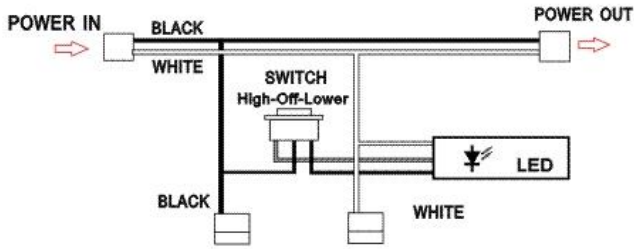

INSTALLATION

Portable Option

Hardwire Option 1

Hardwire Option #2 (using our plastic J box sold separately)

Kitchen Counter Cabinets Architectural Built-ins Computer Desk
Retail Environments Display Cases Medical Facilities Workstations

Portable Wiring

Hardwire Wiring

TECHNICAL SPECIFICATIONS

Voltage	120V, 60Hz AC operation
LED Brand	Epistar Taiwan
Construction	Steel Enclosure
Dimensions	H = 1", W=3.5", L = 12"/21"/24"/33"/42"
Lead wires	Each task light has 18" interlink cord, and 6' power cord with a plug.
Listing	ETL
Switching	Low and high switch
Wattage	12" 5W, 21" 7W, 24" 9W, 33" 13W, 42" 16W
Diffuser	Frosted glass
Packaging	Corrugated box with model number and short description for a kit
Lamp specs	LED=3100K Warm White, 40,000 hours average life.
Accessories	End Clip×1,Srews×4, Wire Clip×2, Romex Connector X1