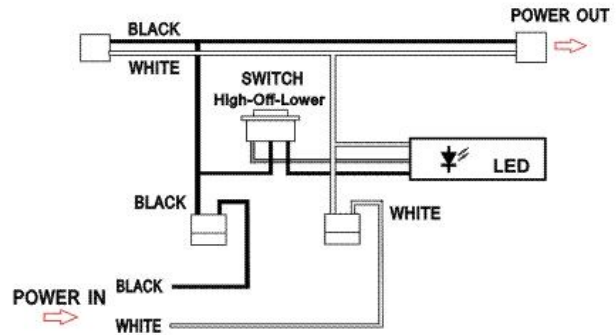

INSTALLATION

Portable Option

Hardwire Option 1

Hardwire Option #2 (using our plastic J box sold separately)

Kitchen Counter Cabinets Architectural Built-ins Computer Desk
Retail Environments Display Cases Medical Facilities Workstations

Portable Wiring

Hardwire Wiring

TECHNICAL SPECIFICATIONS

Voltage	120V, 60Hz AC operation
LED Brand	Epistar Taiwan
Construction	Steel Enclosure
Dimensions	H = 1", W=3.5", L = 12"/21"/24"/33"/42"
Lead wires	Each task light has 18" interlink cord, and 6' power cord with a plug.
Listing	ETL
Switching	Low and high switch
Wattage	12" 5W, 21" 7W, 24" 9W, 33" 13W, 42" 16W
Diffuser	Frosted glass
Packaging	Corrugated box with model number and short description for a kit
Lamp specs	LED=3100K Warm White, 40,000 hours average life.
Accessories	End Clip×1,Srews×4, Wire Clip×2, Romex Connector X1