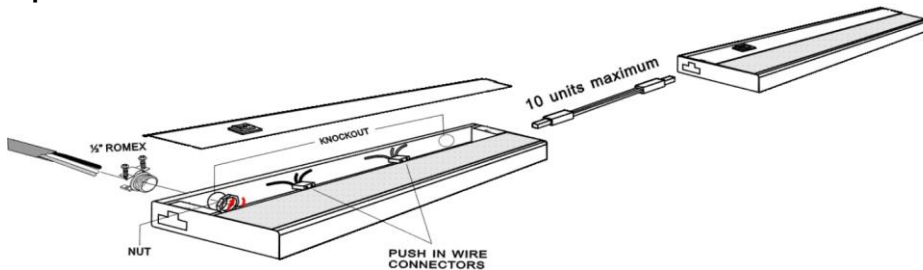

Hardwire Option 1