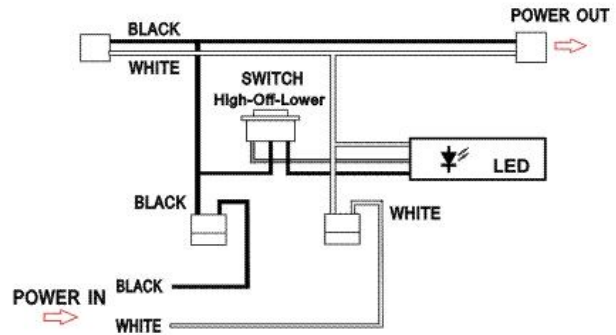

INSTALLATION

Portable Option

Hardwire Option 1

Hardwire Option #2 (using our plastic J box sold separately)

Kitchen Counter Cabinets Architectural Built-ins Computer Desk
Retail Environments Display Cases Medical Facilities Workstations

Portable Wiring

Hardwire Wiring

TECHNICAL SPECIFICATIONS

Voltage	120V, 60Hz AC operation
LED Brand	Epistar Taiwan
Construction	Steel Enclosure
Dimensions	H = 1", W=3.5", L = 12"/21"/24"/33"/42"
Lead wires	Each task light has 18" interlink cord, and 6' power cord with a plug.
Listing	ETL
Switching	Low and high switch
Wattage	12" 5W, 21" 7W, 24" 9W, 33" 13W, 42" 16W
Diffuser	Frosted glass
Packaging	Corrugated box with model number and short description for a kit
Lamp specs	LED=3100K Warm White, 40,000 hours average life.
Accessories	End Clip×1, Srews×4, Wire Clip×2, Romex Connector X1