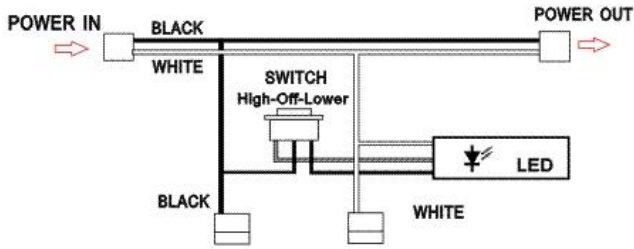

INSTALLATION

Portable Option

Hardwire Option 1

Hardwire Option #2 (using our plastic J box sold separately)

Kitchen Counter Cabinets Architectural Built-ins Computer Desk
Retail Environments Display Cases Medical Facilities Workstations

Portable Wiring

Hardwire Wiring

TECHNICAL SPECIFICATIONS

Voltage	120V, 60Hz AC operation
LED Brand	Epistar Taiwan
Construction	Steel Enclosure
Dimensions	H = 1", W=3.5", L = 12"/21"/24"/33"/42"
Lead wires	Each task light has 18" interlink cord, and 6' power cord with a plug.
Listing	ETL
Switching	Low and high switch
Wattage	12" 5W, 21" 7W, 24" 9W, 33" 13W, 42" 16W
Diffuser	Frosted glass
Packaging	Corrugated box with model number and short description for a kit
Lamp specs	LED=3100K Warm White, 40,000 hours average life.
Accessories	End Clip×1, Srews×4, Wire Clip×2, Romex Connector X1