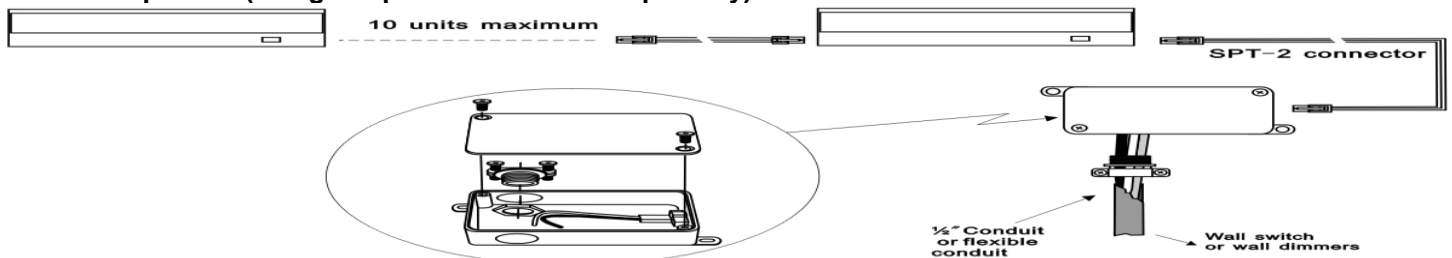

Hardwire Option #2 (using our plastic J box sold separately)

Kitchen Counter   Cabinets   Architectural Built-ins   Computer Desk
Retail Environments   Display Cases   Medical Facilities   Workstations