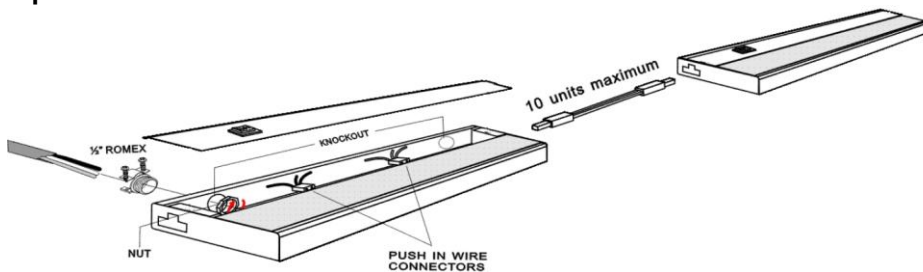

Hardwire Option 1