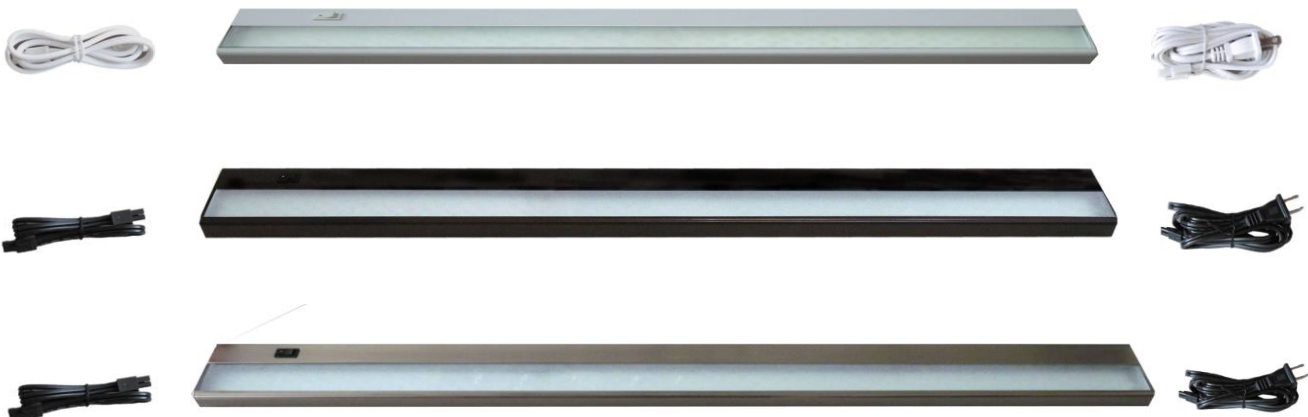

120V LED UNDERCABINET LIGHT

120V LED Undercabinet light provides versatile lighting and require no external power supply. Forsted glass lens produces pleasingly soft light. Linkable up to ten units. Available in five different sizes and three different finishes. Portable or Hardwire Options.

INSTALLATION

Portable Option

Hardwire Option 1

Hardwire Option #2 (using our plastic J box sold separately)

Kitchen Counter Cabinets Architectural Built-ins Computer Desk
Retail Environments Display Cases Medical Facilities Workstations

Portable Wiring

Hardwire Wiring

TECHNICAL SPECIFICATIONS

Voltage	120V, 60Hz AC operation
LED Brand	Epistar Taiwan
Construction	Steel Enclosure
Dimensions	H = 1", W=3.5", L = 12"/21"/24"/33"/42"
Lead wires	Each task light has 18" interlink cord, and 6' power cord with a plug.
Listing	ETL
Switching	Low and high switch
Wattage	12" 5W, 21" 7W, 24" 9W, 33" 13W, 42" 16W
Diffuser	Frosted glass
Packaging	Corrugated box with model number and short description for a kit
Lamp specs	LED=3100K Warm White, 40,000 hours average life.
Accessories	End Clip×1, Srews×4, Wire Clip×2, Romex Connector X1