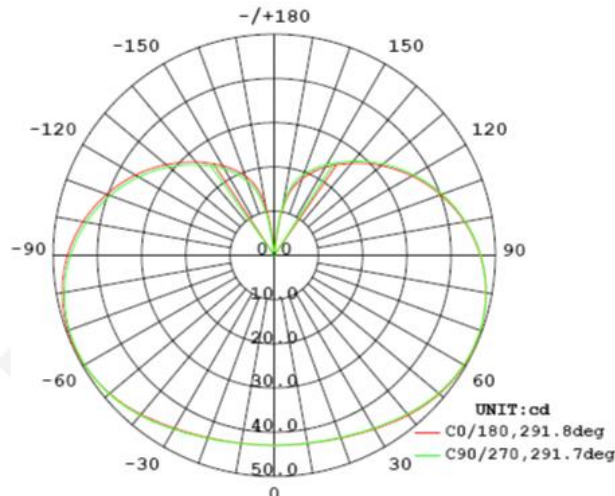

Luminous Intensity Distribution Diagram