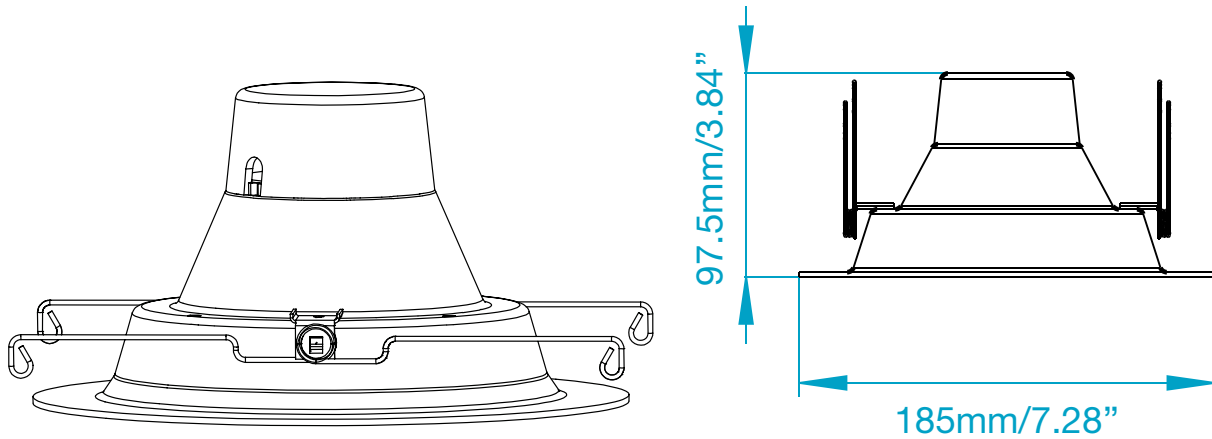

6" LED Downlight Kit

12,16
& 19
watt

35,000
hours

GU24/
E26
base

80/90
CRI

features

- Integrated LEDs reduce energy consumption up to 80%
- Fits many popular 6" recessed downlight fixtures
- Integrated white trim with both medium base (E26) and GU24 socket adapters (included) for direct replacement
- Lifetime exceeds 35,000 Hrs.
- Lasts up to 20X longer than incandescent
- Choice of 2700K, 3000K, & 4000K color temperatures
- Instant-on, no warm up time

applications

- Healthcare
- Hospitality
- Office
- Property Management
- Residential
- Retail

6" LED Downlight Kit

dimensions

products

	ES	Litespan Part #	Order Code	Description	Lumens	CRI	Base	Equiv. to Std. Lamp by Lumen	Rated Hours
12W	★	LED-DK6-12W827K-DIM-G4	90007	12W, 6" Downlight Kit, dimmable, 2700K	750	80/90	E26/GU24	60W	35,000
	★	LED-DK6-12W830K-DIM-G4	90006	12W, 6" Downlight Kit, dimmable, 3000K	750	80/90	E26/GU24	60W	35,000
	★	LED-DK6-12W840K-DIM-G4	90005	12W, 6" Downlight Kit, dimmable, 4000K	750	80/90	E26/GU24	60W	35,000
16W	★	LED-DK6-16W927K-DIM-G4	90004	16W, 6" Downlight Kit, dimmable, 2700K	800	80/90	E26/GU24	60W	35,000
	★	LED-DK6-16W930K-DIM-G4	90003	16W, 6" Downlight Kit, dimmable, 3000K	850	80/90	E26/GU24	60W	35,000
19W	★	LED-DK6-19W827K-DIM-G4	90002	19W, 6" Downlight Kit, dimmable, 2700K	1200	80/90	E26/GU24	75W	35,000
	★	LED-DK6-19W830K-DIM-G4	90001	19W, 6" Downlight Kit, dimmable, 3000K	1200	80/90	E26/GU24	75W	35,000
	★	LED-DK6-19W840K-DIM-G4	90000	19W, 6" Downlight Kit, dimmable, 4000K	1200	80/90	E26/GU24	75W	35,000