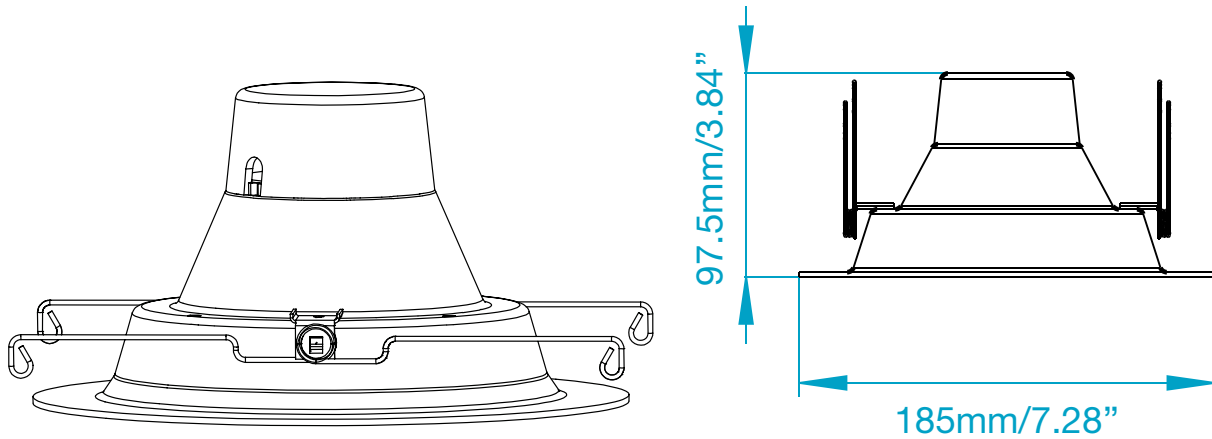

6" LED Downlight Kit

12,16
&19
watt

35,000
hours

GU24/
E26
base

80/90
CRI

features

- Integrated LEDs reduce energy consumption up to 80%
- Fits many popular 6" recessed downlight fixtures
- Integrated white trim with both medium base (E26) and GU24 socket adapters (included) for direct replacement
- Lifetime exceeds 35,000 Hrs.
- Lasts up to 20X longer than incandescent
- Choice of 2700K, 3000K, & 4000K color temperatures
- Instant-on, no warm up time

applications

- Healthcare
- Hospitality
- Office
- Property Management
- Residential
- Retail

6" LED Downlight Kit

dimensions

products

	ES	Litespan Part #	Order Code	Description	Lumens	CRI	Base	Equiv. to Std. Lamp by Lumen	Rated Hours
12W	★	LED-DK6-12W827K-DIM-G4	90007	12W, 6" Downlight Kit, dimmable, 2700K	750	80/90	E26/GU24	60W	35,000
	★	LED-DK6-12W830K-DIM-G4	90006	12W, 6" Downlight Kit, dimmable, 3000K	750	80/90	E26/GU24	60W	35,000
	★	LED-DK6-12W840K-DIM-G4	90005	12W, 6" Downlight Kit, dimmable, 4000K	750	80/90	E26/GU24	60W	35,000
16W	★	LED-DK6-16W927K-DIM-G4	90004	16W, 6" Downlight Kit, dimmable, 2700K	800	80/90	E26/GU24	60W	35,000
	★	LED-DK6-16W930K-DIM-G4	90003	16W, 6" Downlight Kit, dimmable, 3000K	850	80/90	E26/GU24	60W	35,000
19W	★	LED-DK6-19W827K-DIM-G4	90002	19W, 6" Downlight Kit, dimmable, 2700K	1200	80/90	E26/GU24	75W	35,000
	★	LED-DK6-19W830K-DIM-G4	90001	19W, 6" Downlight Kit, dimmable, 3000K	1200	80/90	E26/GU24	75W	35,000
	★	LED-DK6-19W840K-DIM-G4	90000	19W, 6" Downlight Kit, dimmable, 4000K	1200	80/90	E26/GU24	75W	35,000