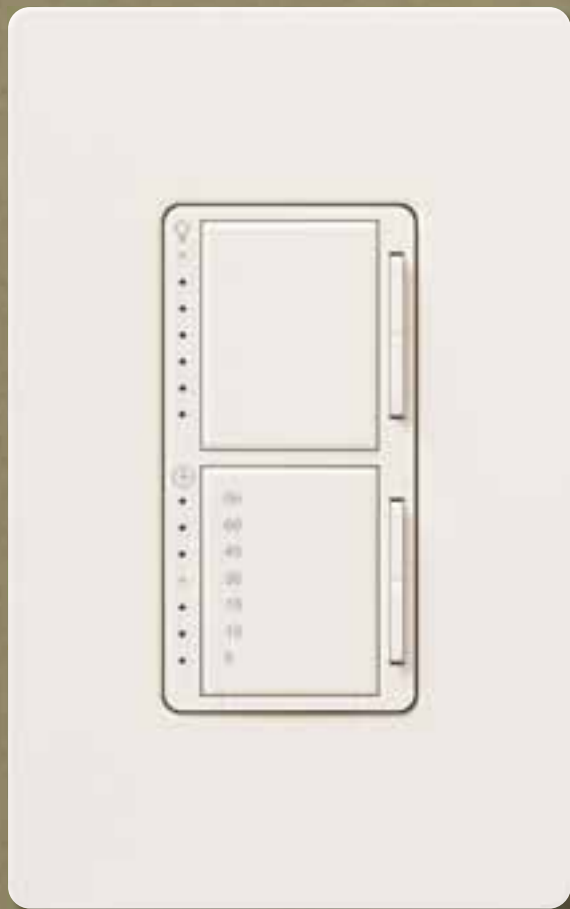

Maestro IR[®] fan/light control and wallplate in white.

Maestro® dimmer and timer | bathroom

ease

Dim your lights and automatically turn your fan off with one control.

- Dimmed light provides a gentle night light, or softens the transition into your morning routine.
- Set the timer to automatically turn the fan off and save energy.
- Reduce mold and mildew by using the countdown timer after a shower to eliminate moisture from the room.

Maestro dimmer/countdown timer and wallplate in biscuit.

Maestro® dimmers | hallway and staircase

peace of mind

Dim the lights from every entrance to your hallway or either end of your staircase.

- Always have the ability to adjust the light level from any location to enhance convenience and safety.
- Easily replace existing switches with multi-location dimmers.
- Dim the lights to create a gentle, reassuring night light or guide you safely at night.