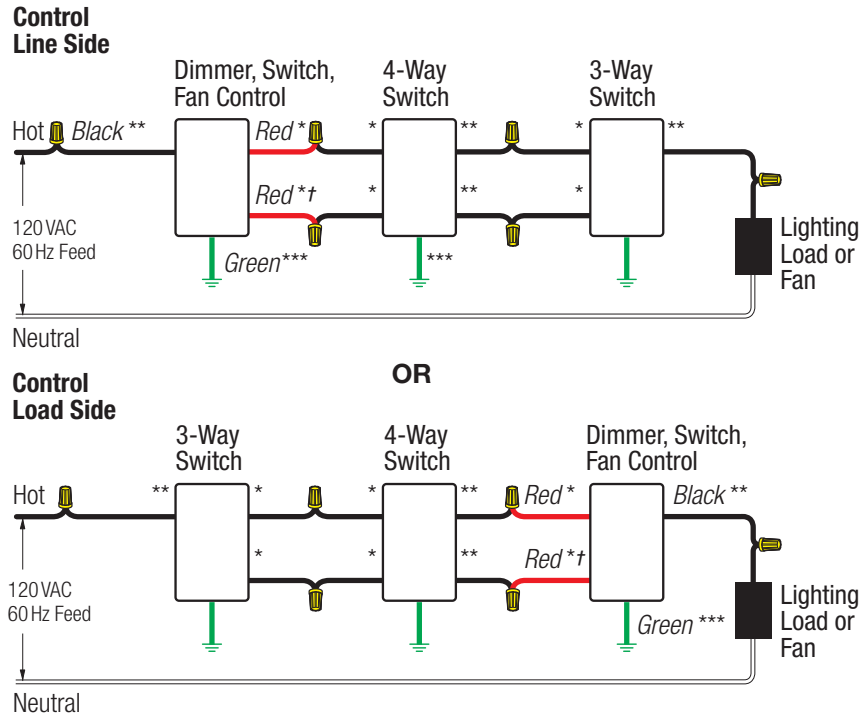

## Wiring diagram #6

3-way wiring

- \* or Brass/Gold screw terminal
- \*\* or Copper/Black screw terminal
- \*\*\* or Green screw terminal
- t or Red/White screw terminal

## Wiring diagram #7

4-way wiring

- \* or Copper/Black screw terminal
- \*\* or Brass/Gold screw terminal
- \*\*\* or Green screw terminal
- t or Red/White stripe