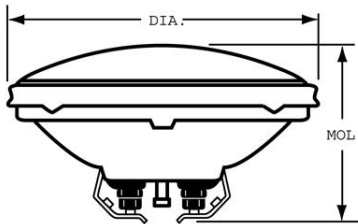

GE
Lighting

24499 - 4415A UNIT

GE PAR36 - Truck

GENERAL CHARACTERISTICS

Lamp Type	Sealed Beam - PAR
Bulb	PAR36
Base	Screw Terminals
Filament	C-6
Rated Life	300 hrs
Primary Application	Truck

PHOTOMETRIC CHARACTERISTICS

Beam Spread - Horizontal	40.0 - 10.0 °
Beam Spread - Vertical	5.0 - 10.0 °
Max. Beam Candlepower (MBCP)	7000

ELECTRICAL CHARACTERISTICS

Wattage	35
Voltage	12.8

DIMENSIONS

Maximum Overall Length (MOL)	2.7500 in(69.8 mm)
Bulb Diameter (DIA)	4.500 in(114.3 mm)
Bulb Diameter (DIA) (MAX)	

PRODUCT INFORMATION

Product Code	24499
Description	4415A UNIT
ANSI Code	4415A
Standard Package	Case
Standard Package GTIN	10043168244999
Standard Package Quantity	12
Sales Unit	Unit
No Of Items Per Sales Unit	1
No Of Items Per Standard Package	12
UPC	043168244992