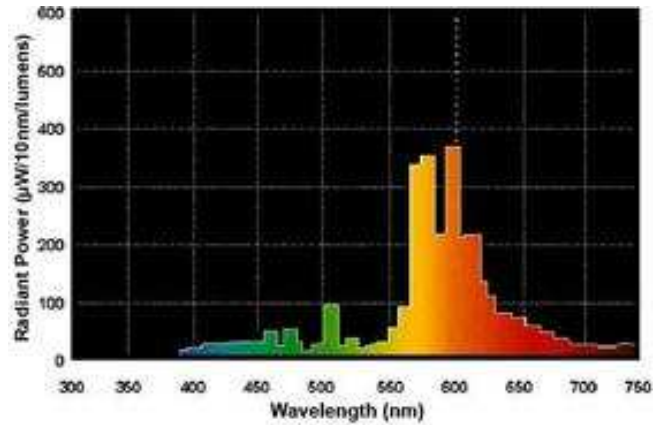

Bulb Diameter (DIA)	2 1/8
Light Center Length (LCL)	3.430

PRODUCT INFORMATION

Product Code	11347
Description	LU50/D/MED/ECO
ANSI Code	S68
Standard Package	Case
Standard Package GTIN	10043168113479
Standard Package Quantity	6
Sales Unit	Unit
No Of Items Per Sales Unit	1
No Of Items Per Standard Package	6
UPC	043168113472

COMPATIBLE GE BALLASTS

Product Code	Description	# of Bulbs	Power Factor	Ballast Factor
87152	GES50MLTLC3D-5	1	0.9	1.0

⚠ CAUTIONS & WARNINGS

[See list of cautions & warnings.](#)

[Return To Top](#)

Home | Products | EliteNet | Education/Resources | Lighting Applications | Where to Buy | FAQs | Contact Us | Site Map
Products for Your Home | Press Room | Corporate | Careers | Investor Information | Privacy Policy | Accessibility Statement |
Terms of Use

Copyright 2011 General Electric Company