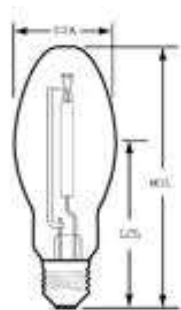

RoHs Compliant

GENERAL CHARACTERISTICS

Lamp type	High Intensity Discharge - High Pressure Sodium
Bulb	B17
Base	Medium Screw (E26)
Bulb Finish	Diffuse
Wattage	50
Rated Life (MIN)	24000 hrs
Bulb Material	Hard glass
Lamp Enclosure Type (LET)	Open or enclosed fixtures
LEED-EB MR Credit	167 picograms Hg per mean lumen hour
Additional Info	TCLP compliant

[MSDS \(Material Safety Data Sheets\)](#)

[Disposal Policies & Recycling Information](#)

GRAPHS & CHARTS

Spectral Power Distribution

Bulb Diameter (DIA)	2 1/8
Light Center Length (LCL)	3.430

PRODUCT INFORMATION