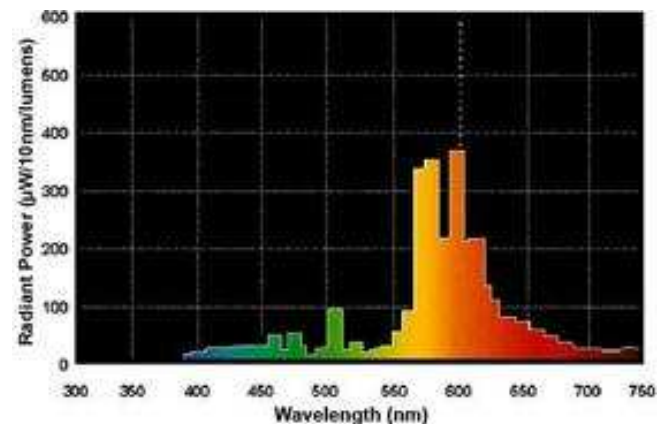

GRAPHS & CHARTS

Spectral Power Distribution