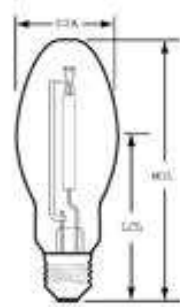

### GENERAL CHARACTERISTICS

Lamp type	High Intensity Discharge - High Pressure Sodium
Bulb	B17
Base	Medium Screw (E26)
Bulb Finish	Clear
Wattage	50
Rated Life (MIN)	24000 hrs
Bulb Material	Hard glass
Lamp Enclosure Type (LET)	Open or enclosed fixtures
Primary Application	Motion-Sensing & Security

### PHOTOMETRIC CHARACTERISTICS

Initial Lumens	4000
Mean Lumens	3600
Nominal Initial Lumens per Watt	80
Color Temperature	1900 K
Color Rendering Index (CRI)	22
Effective Arc Length	0.800000 in (20.320000 mm)

### ELECTRICAL CHARACTERISTICS

Burn Position	Universal burning position
Open Circuit Voltage (RMS lag ballast) (MIN)	110 V
Warm Up Time to 90% (MIN)	3 min
Warm Up Time to 90% (MAX)	4 min
Hot Restart Time to 90% (MAX)	0.670 min

### DIMENSIONS

Maximum Overall Length (MOL)	5.4300 in (137.9 mm)
Nominal Length	5.430 in (137.9 mm)
Bulb Diameter (DIA)	2.125 in (53.9 mm)

Bulb

Base

Package

[View Larger](#)