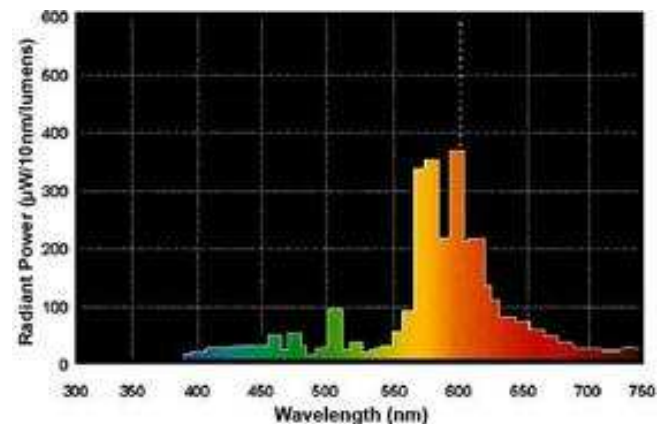

PHOTOMETRIC CHARACTERISTICS

Initial Lumens	6400
Mean Lumens	5450
Nominal Initial Lumens per Watt	91
Color Temperature	1900 K
Color Rendering Index (CRI)	22
Effective Arc Length	1.060000 in (26.924000 mm)

[Testimonials](#)

[MSDS \(Material Safety Data Sheets\)](#)

[Disposal Policies & Recycling Information](#)

GRAPHS & CHARTS

Spectral Power Distribution

Nominal Length	3.750 in (96.8 mm)
Bulb Diameter (DIA)	2.937 in (74.6 mm)
Light Center Length (LCL)	5.000 in (127 mm)