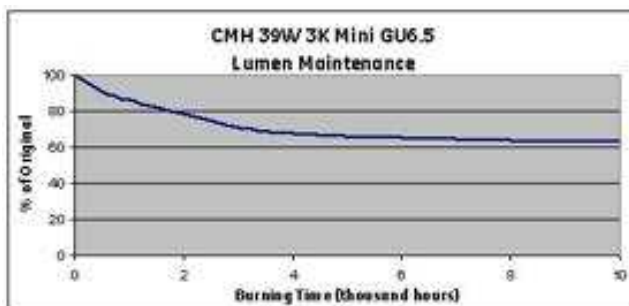

Lumen Maintenance