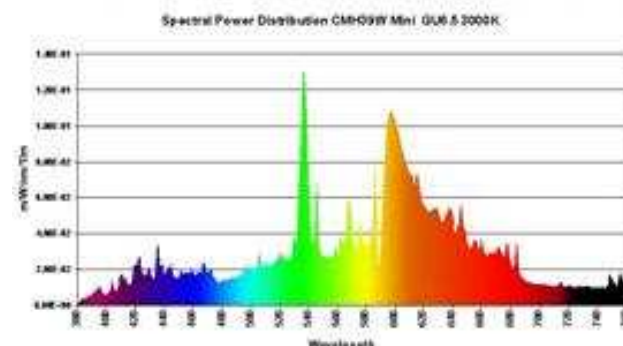

GE
Lighting

Commercial Products & Solutions

[SITE SEARCH](#)

» [HOME](#)

» [PRODUCTS](#)

» [EDUCATION / RESOURCES](#)

» [LIGHTING APPLICATIONS](#)

[Where to Buy](#) | [FAQs](#) | [Contact Us](#) | [EliteNet](#)

[Products](#) > 71484

71484 – CMH39T/U930GU6.5

GE ConstantColor® PulseArc® CMH® Ceramic Metal Halide T4 - Retail Display

RoHs Compliant

High Color Rendering

GENERAL CHARACTERISTICS

Lamp type	High Intensity Discharge - Ceramic Metal Halide
Bulb	T4
Base	GU6.5
Bulb Finish	Clear
Wattage	39
Rated Life	10000 hrs
Lamp Enclosure Type (LET)	Enclosed fixtures only
Base Temperature (MAX)	350
Bulb Temperature (MAX)	550
LEED-EB MR Credit	187 picograms Hg per mean lumen hour
Additional Info	Ballast thermal protection, UV control
Primary Application	Retail Display

PHOTOMETRIC CHARACTERISTICS

Initial Lumens	3400
Mean Lumens	2300
Nominal Initial Lumens per Watt	87
Color Temperature	3000 K
Color Rendering Index (CRI)	88

ELECTRICAL CHARACTERISTICS

Burn Position	Universal burning position
Warm Up Time to 90%	3 min
Hot Restart Time to 90%	5 min

DIMENSIONS

Maximum Overall Length (MOL)	2.0500

[View Larger](#)

ADDITIONAL RESOURCES

[Catalogs](#)

[Testimonials](#)

[Sell Sheets](#)

- [ConstantColor® CMH GU6.5 Sell Sheet](#)
- [ConstantColor™ CMH GU6.5 OEM Data Sheet](#)

[Disposal Policies & Recycling Information](#)

GRAPHS & CHARTS

Spectral Power Distribution

Lamp Mortality