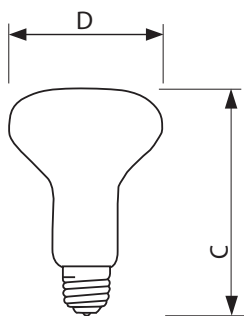

Product data

• General Characteristics

| | |
|--------------------|--------------------------------------|
| Base | Medium [Single Contact Medium Screw] |
| Base Information | Aluminum [Aluminum Base] |
| Bulb | R-20 |
| Bulb Finish | Frosted |
| Filament Shape | CC6 [Straight] |
| Operating Position | Universal [Any or Universal (U)] |
| Main Application | Household |
| Atmosphere | Gas |

• Product Dimensions

| | |
|------------------------------|---------------|
| Max Overall Length (MOL) - C | 3.94 (max) in |
|------------------------------|---------------|

• Product Data

| | |
|--------------------|------------------------------|
| Product number | 203232 |
| Full product name | DuraMax 45W Med 120V R20 1CT |
| Short product name | DuraMax 45W Med 120V R20 1CT |
| Pieces per Sku | 1 |
| eop_pck_cfg | 12 |
| Skus/Case | 12 |
| Bar code on pack | 46677203238 |
| Bar code on case | 50046677203233 |
| Logistics code(s) | 925154636304 |
| eop_net_weight_pp | 0.001 kg |

PHILIPS

sense and simplicity

Dimensional drawing

E26

E26, R20

© 2012 Koninklijke Philips Electronics N.V.
All rights reserved.

Specifications are subject to change without notice. Trademarks are the property of Koninklijke Philips Electronics N.V. or their respective owners.