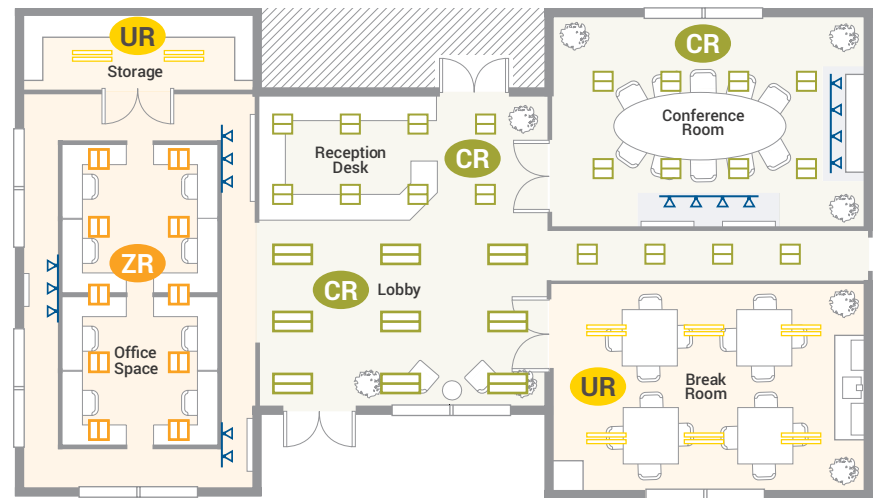

Commercial Office Space

*Photos enhanced to display color difference in printing.