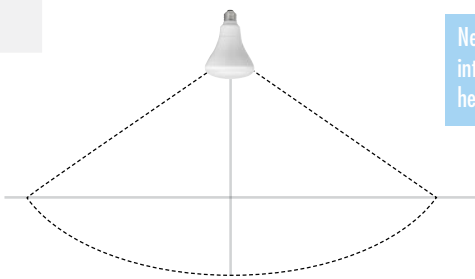

Uniform flood light distribution

New design utilizes internal air flow to help cool driver

Elite chip configuration

Dimmable (100% to 5%) and non-dimmable options

20% more energy efficient

800.324.1496 | tcp.com

LED Lamps

2013 ELITE SERIES CATALOG

Item Number	ENERGY STAR® Item Description	Voltage	Lamp Watts	Lumens	Lumens Per Watt	Beam Angle	CCT	CRI	STK/MTG	Case Quantity	Dimmable Elite LED BR Lamps
12W ELITE DIMMABLE BR30 (REPLACES 85W)											
LED12BR30D24K	12W Smooth BR30 - 2400K	120	12	850	70.8	110	2400K	82	STK	12	
LED12BR30D27K	★ 12W Smooth BR30 - 2700K	120	12	850	70.8	110	2700K	82	STK	12	
LED12BR30D30K	12W Smooth BR30 - 3000K	120	12	875	72.9	110	3000K	82	STK	12	
LED12BR30D41K	12W Smooth BR30 - 4100K	120	12	900	75.0	110	4100K	82	STK	12	
10W ELITE DIMMABLE BR30 (REPLACES 65W)											
LED10BR30D24K	10W Smooth BR30 - 2400K	120	10	650	65.0	110	2400K	82	STK	12	
LED10BR30D27K	★ 10W Smooth BR30 - 2700K	120	10	650	65.0	110	2700K	82	STK	12	
LED10BR30D30K	10W Smooth BR30 - 3000K	120	10	675	67.5	110	3000K	82	STK	12	
LED10BR30D41K	10W Smooth BR30 - 4100K	120	10	700	70.0	110	4100K	82	STK	12	

★ ENERGY STAR® Rated

5 YEAR WARRANTY

*Based on 12 Hours per day