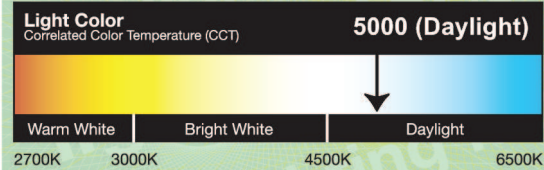

LED

lighting facts[®]
A Program of the U.S. DOE

Maxlite

Light Output (Lumens)	3062
Watts	39.8
Lumens per Watt (Efficacy)	76

Color Accuracy	68
Color Rendering Index (CRI)	

All results are according to IESNA LM-79-2008: *Approved Method for the Electrical and Photometric Testing of Solid-State Lighting*. The U.S. Department of Energy (DOE) verifies product test data and results.

Visit www.lightingfacts.com for the *Label Reference Guide*.

Registration Number: WJP2-53G62Y (Revised 4/11/2011)

Model Number: MLLWP40LED50DS

Type: Outdoor wall pack