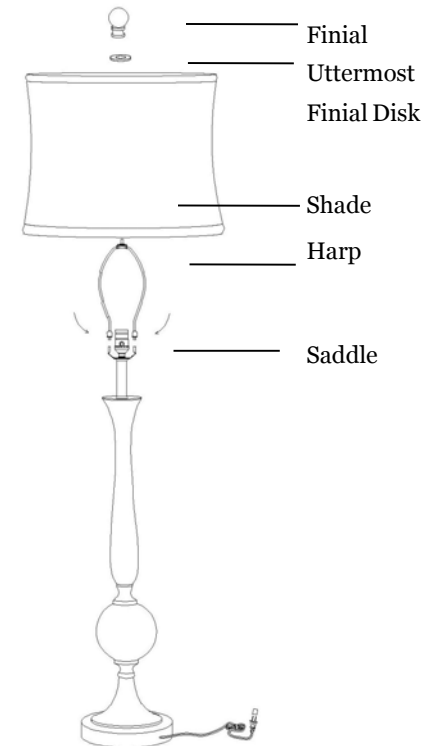

UTTERMOST

Thank you for purchasing an Uttermost lamp. We hope you are as proud to display this lamp as we were to make it.

- Each lamp is hand finished one at a time, therefore no two are exactly alike.

Again, thank you for purchasing an Uttermost lamp.

Assembly Instructions

1. Place harp onto saddle.
2. Place shade onto harp. Place Uttermost finial disk on top of shade. Fasten finial onto harp to fix shade.

Important Safety Instructions

This portable lamp has a polarized plug (one blade is wider than the other). As a safety feature, this plug will fit in a polarized outlet only one way. If the plug does not fit fully in the outlet, reverse the plug. If it still does not fit, contact a qualified electrician. Never use with an extension cord unless plug can be fully inserted. Do not attempt to defeat this safety feature.

PO BOX 558/3325 GRASSY HILL RD. ROCKY MOUNT, VIRGINIA 24151

www.uttermost.com

STYLE:29921-1