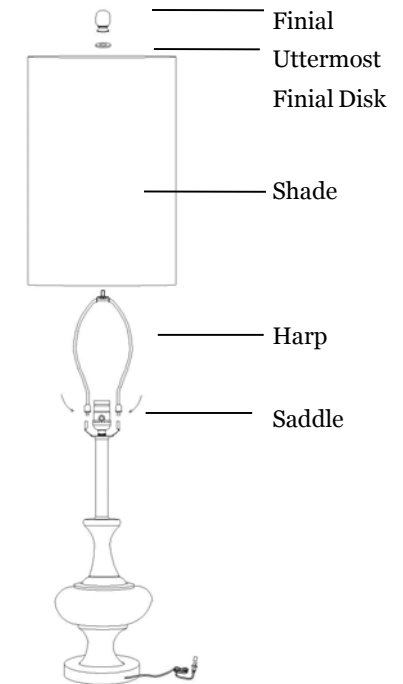

UTTERMOST

Thank you for purchasing an Uttermost lamp. We hope you are as proud to display this lamp as we were to make it.

- Each lamp is hand finished one at a time, therefore no two are exactly alike.

Again, thank you for purchasing an Uttermost lamp.

Assembly Instructions

1. Place harp onto saddle.
2. Place shade onto harp. Place Uttermost finial disk on top of shade. Fasten finial onto harp to fix shade.

Important Safety Instructions

This portable lamp has a polarized plug (one blade is wider than the other). As a safety feature, this plug will fit in a polarized outlet only one way. If the plug does not fit fully in the outlet, reverse the plug. If it still does not fit, contact a qualified electrician. Never use with an extension cord unless plug can be fully inserted. Do not attempt to defeat this safety feature.

PO BOX 558/3325 GRASSY HILL RD. ROCKY MOUNT, VIRGINIA 24151

www.uttermost.com

STYLE:29920-1