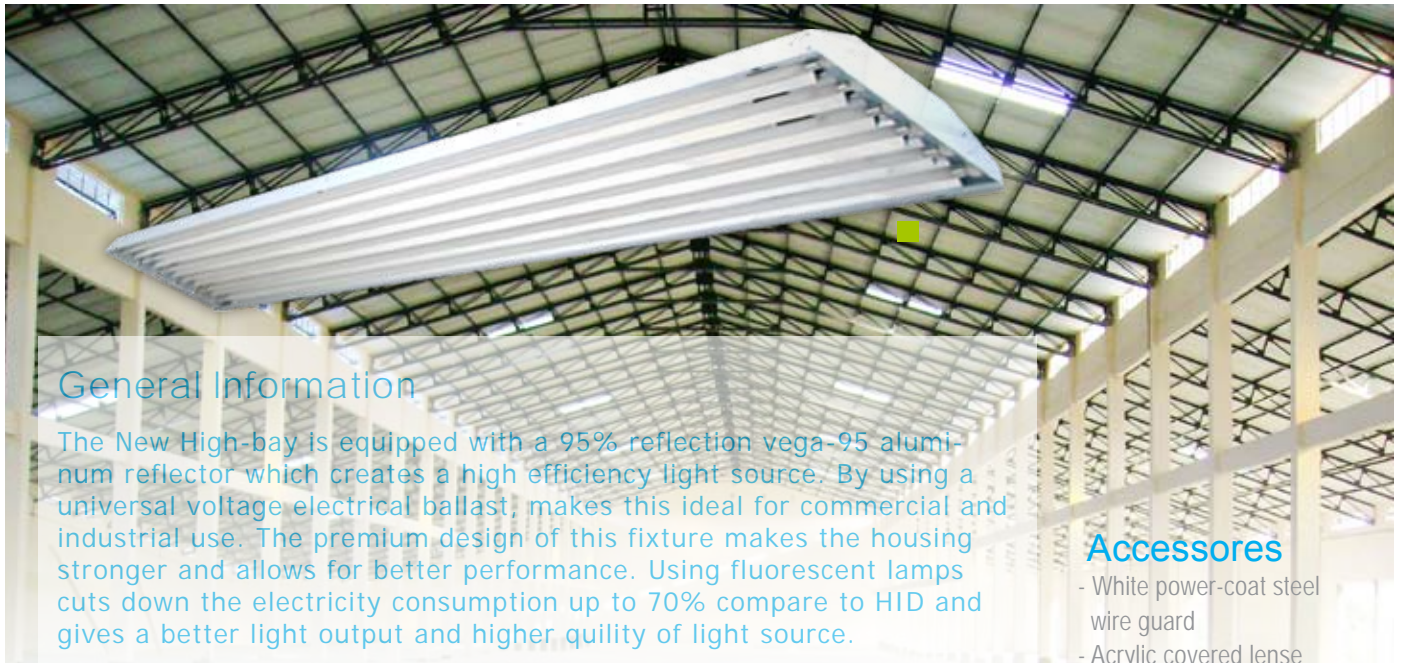

Premium Quality T8/T5 Fluorescent High Bay

General Information

The New High-bay is equipped with a 95% reflection vega-95 aluminum reflector which creates a high efficiency light source. By using a universal voltage electrical ballast, makes this ideal for commercial and industrial use. The premium design of this fixture makes the housing stronger and allows for better performance. Using fluorescent lamps cuts down the electricity consumption up to 70% compare to HID and gives a better light output and higher quality of light source.

Accessories

- White power-coat steel wire guard
- Acrylic covered lense
- Motion Sensor

Your partner in energy saving!

Specifications

- Dimension: -48.5 inch L*13.4 inch W*4.8 inch H(4 Lamp T8/T5)
- 48.5 inch L*18.4 inch W*4.8 inch H(6 Lamp T8/T5)
- Housing: All steel surface are painted with high gross baked with white enamel, applied over iron phosphate pre-treatment for maximum adhesior and rust resistance.
- Finish: Post-painted white housing
- Reflector: Vega-95 reflectio
- Ballast: UL certify electronic ballast, class P. 120-277 VOLT, 50/60 Hz, Instant start (For T8 Only), high output - Positive Stop: Anti-vibrational locking
- Lamp Holder: All configuration have been tested to ensure relaiable operation performance underthe normal condition.
- Mounting: Design for surface, pendent, stem, Chain, hanging
- Height: 10FT-35FT mounting height.
- Energy Saving up to 70%
- Instant restrike