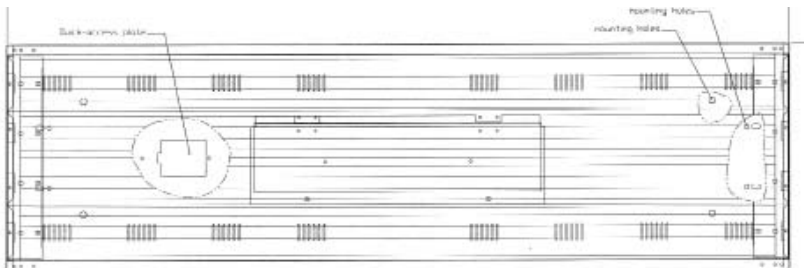

Accessories

- White power-coat steel wire guard
- Acrylic covered lense
- Motion Sensor

Your partner in energy saving!

Specifications

- Dimension: -48.5 inch L*13.4 inch W*4.8 inch H(4 Lamp T8/T5)
- 48.5 inch L*18.4 inch W*4.8 inch H(6 Lamp T8/T5)
- Housing: All steel surface are painted with high gross baked with white enamel, applied over iron phosphate pre-treatment for maximum adhesior and rust resistance.
- Finish: Post-painted white housing
- Reflector: Vega-95 reflectio
- Ballast: UL certify electronic ballast, class P. 120-277 VOLT, 50/60 Hz, Instant start (For T8 Only), high output - Positive Stop: Anti-vibrational locking
- Lamp Holder: All configuration have been tested to ensure relaiable operation performance underthe normal condition.
- Mounting: Design for surface, pendent, stem, Chain, hanging
- Height: 10FT-35FT mounting height.
- Energy Saving up to 70%
- Instant restrike

■ Warranty

- 5 years for ballast
- 2 years for fixture & lamp

Highbay Dimensional Data

Dim: 48.5" L X 4.8" H X 18.4" W

Model: HB-6/T5 HB6/T8

Photo metric Data

- HB-4/T5, HB-4/T8
- HB-4/T5PS, HB-4/T8PS
- HB-4/T5Lense

Electronic Ballast Dimensional Data

Dim: 48.5" L X 4.8" H X 13.4" W

Model: HB-4/T5 HB-4/T8 HB-4/T5PS HB-6/T8PS HB-4/T5 Lense

Photo metric Data

- HB-6/T5, HB-6/T8

Electronic Ballast Specification

- Upon request