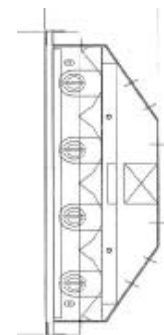

Accessories

- White power-coat steel wire guard
- Acrylic covered lense
- Motion Sensor

Your partner in energy saving!

Specifications

- Dimension: -48.5 inch L*13.4 inch W*4.8 inch H(4 Lamp T8/T5)
- 48.5 inch L*18.4 inch W*4.8 inch H(6 Lamp T8/T5)
- Housing: All steel surface are painted with high gross baked with white enamel, applied over iron phosphate pre-treatment for maximum adhesior and rust resistance.
- Finish: Post-painted white housing
- Reflector: Vega-95 reflectio
- Ballast: UL certify electronic ballast, class P. 120-277 VOLT, 50/60 Hz, Instant start (For T8 Only), high output - Positive Stop: Anti-vibrational locking
- Lamp Holder: All configuration have been tested to ensure relaiable operation performance underthe normal condition.
- Mounting: Design for surface, pendent, stem, Chain, hanging
- Height: 10FT-35FT mounting height.
- Energy Saving up to 70%
- Instant restrike

■ Warranty

- 5 years for ballast
- 2 years for fixture & lamp

Highbay Dimensional Data

Dim: 48.5" L X 4.8" H X 18.4" W

Model: HB-6/T5 HB6/T8

Photo metric Data

- HB-4/T5, HB-4/T8
- HB-4/T5PS, HB-4/T8PS
- HB-4/T5Lense

Electronic Ballast Dimensional Data

Dim: 48.5" L X 4.8" H X 13.4" W

Model: HB-4/T5 HB-4/T8 HB-4/T5PS HB-6/T8PS HB-4/T5 Lense

Photo metric Data

- HB-6/T5, HB-6/T8

Electronic Ballast Specification

- Upon request