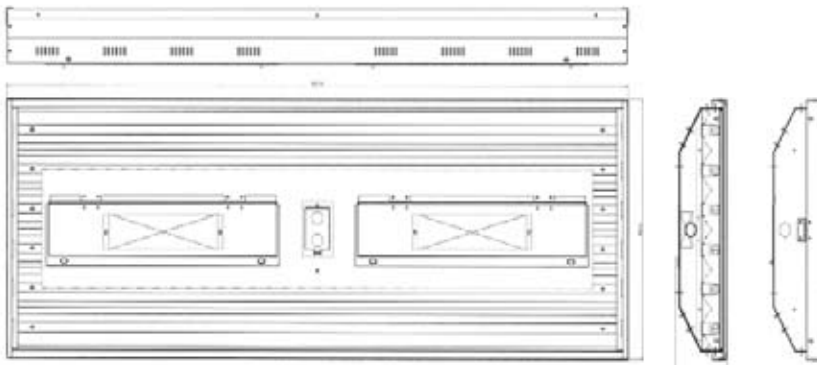

Accessories

- White power-coat steel wire guard
- Acrylic covered lense
- Motion Sensor

Your partner in energy saving!

Specifications

- Dimension: -48.5 inch L*13.4 inch W*4.8 inch H(4 Lamp T8/T5)
- 48.5 inch L*18.4 inch W*4.8 inch H(6 Lamp T8/T5)
- Housing: All steel surface are painted with high gross baked with white enamel, applied over iron phosphate pre-treatment for maximum adhesior and rust resistance.
- Finish: Post-painted white housing
- Reflector: Vega-95 reflectio
- Ballast: UL certify electronic ballast, class P. 120-277 VOLT, 50/60 Hz, Instant start (For T8 Only), high output - Positive Stop: Anti-vibrational locking
- Lamp Holder: All configuration have been tested to ensure relaiable operation performance underthe normal condition.
- Mounting: Design for surface, pendent, stem, Chain, hanging
- Height: 10FT-35FT mounting height.
- Energy Saving up to 70%
- Instant restrike

■ Warranty

- 5 years for ballast
- 2 years for fixture & lamp

Highbay Dimensional Data

Dim: 48.5" L X 4.8" H X 18.4" W

Model: HB-6/T5 HB6/T8

Photo metric Data

- HB-4/T5, HB-4/T8
- HB-4/T5PS, HB-4/T8PS
- HB-4/T5Lense

Electronic Ballast Dimensional Data

Dim: 48.5" L X 4.8" H X 13.4" W

Model: HB-4/T5 HB-4/T8 HB-4/T5PS HB-6/T8PS HB-4/T5 Lense

Photo metric Data

- HB-6/T5, HB-6/T8

Electronic Ballast Specification

- Upon request