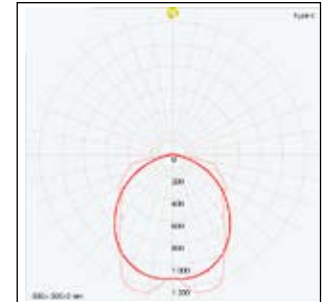

■ Warranty

- 5 years for ballast
- 2 years for fixture & lamp

Highbay Dimensional Data

Dim: 48.5" L X 4.8" H X 18.4" W

Model: HB-6/T5 HB6/T8

Photo metric Data

- HB-4/T5, HB-4/T8
- HB-4/T5PS, HB-4/T8PS
- HB-4/T5Lense

Electronic Ballast Dimensional Data

Dim: 48.5" L X 4.8" H X 13.4" W

Model: HB-4/T5 HB-4/T8 HB-4/T5PS HB-6/T8PS HB-4/T5 Lense

Photo metric Data

- HB-6/T5, HB-6/T8

Electronic Ballast Specification

- Upon request