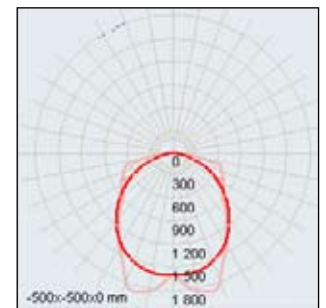

■ Warranty

- 5 years for ballast
- 2 years for fixture & lamp

Highbay Dimensional Data

Dim: 48.5" L X 4.8" H X 18.4" W

Model: HB-6/T5 HB6/T8

Photo metric Data

- HB-4/T5, HB-4/T8
- HB-4/T5PS, HB-4/T8PS
- HB-4/T5Lense

Electronic Ballast Dimensional Data

Dim: 48.5" L X 4.8" H X 13.4" W

Model: HB-4/T5 HB-4/T8 HB-4/T5PS HB-6/T8PS HB-4/T5 Lense

Photo metric Data

- HB-6/T5, HB-6/T8

Electronic Ballast Specification

- Upon request