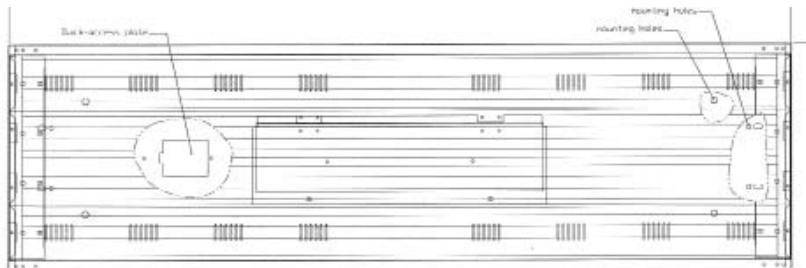

Electronic Ballast Dimensional Data

Dim: 48.5" L X 4.8" H X 13.4" W

Model: HB-4/T5 HB-4/T8 HB-4/T5PS HB-6/T8PS HB-4/T5 Lense