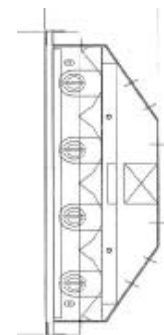

## Highbay Dimensional Data

Dim: 48.5" L X 4.8" H X 18.4" W

Model: HB-6/T5 HB6/T8

## Photo metric Data

- HB-4/T5, HB-4/T8
- HB-4/T5PS, HB-4/T8PS
- HB-4/T5Lense

## Electronic Ballast Dimensional Data

Dim: 48.5" L X 4.8" H X 13.4" W

Model: HB-4/T5 HB-4/T8 HB-4/T5PS HB-6/T8PS HB-4/T5 Lense

## Photo metric Data

- HB-6/T5, HB-6/T8