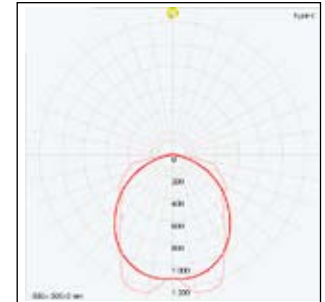

## Highbay Dimensional Data

Dim: 48.5" L X 4.8" H X 18.4" W

Model: HB-6/T5 HB6/T8