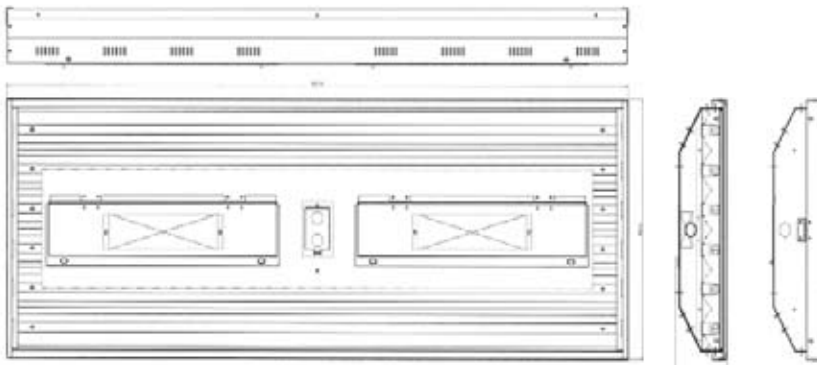

Model: HB-6/T5 HB6/T8