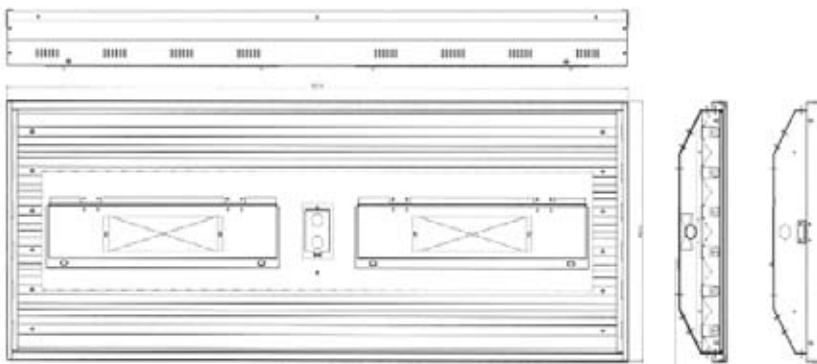

Accessories

- White power-coat steel wire guard
- Acrylic covered lense
- Motion Sensor

Your partner in energy saving!

Specifications

- Dimension: -48.5 inch L*13.4 inch W*4.8 inch H(4 Lamp T8/T5)
- 48.5 inch L*18.4 inch W*4.8 inch H(6 Lamp T8/T5)
- Housing: All steel surface are painted with high gross baked with white enamel,applied over iron phosphate pre-treatment for maximum adhesior and rust resistance.
- Finish: Post-painted white housing
- Reflector: Vega-95 reflectio
- Ballast: UL certify electronic ballast,class P. 120-277 VOLT, 50/60 Hz, Instant start, high output
- Positive Stop: Anti-vibrational locking
- Lamp Holder: All configuration have been tested to ensure relaiable operation performance underthe normal condition.
- Mounting: Design for surface, pendent, stem, Chain, hanging
- Height: 10FT-35FT mounting height.
- Energy Saving up to 70%
- Instant restrike

■ Warranty

- 5 years for ballast
- 2 years for fixture & lamp

Highbay Dimensional Data

Dim: 48.5" L X 4.8" H X 18.4" W

Model: HB-6/T5 HB6/T8

Photo metric Data

- HB-4/T5, HB-4/T8
- HB-4/T5PS, HB-4/T8PS
- HB-4/T5Lense

Electronic Ballast Dimensional Data

Dim: 48.5" L X 4.8" H X 13.4" W

Model: HB-4/T5 HB-4/T8 HB-4/T5PS HB-6/T8PS HB-4/T5 Lense

Photo metric Data

- HB-6/T5, HB-6/T8

Electronic Ballast Specification

- Upon request