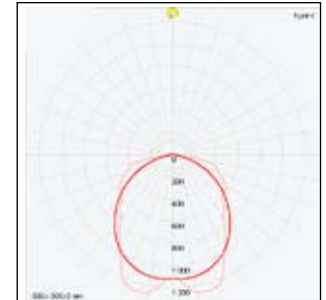

■ Warranty

- 5 years for ballast
- 2 years for fixture & lamp

Highbay Dimensional Data

Dim: 48.5" L X 4.8" H X 18.4" W

Model: HB-6/T5 HB6/T8

Photo metric Data

- HB-4/T5, HB-4/T8
- HB-4/T5PS, HB-4/T8PS
- HB-4/T5Lense

Electronic Ballast Dimensional Data

Dim: 48.5" L X 4.8" H X 13.4" W

Model: HB-4/T5 HB-4/T8 HB-4/T5PS HB-6/T8PS HB-4/T5 Lense

Photo metric Data

- HB-6/T5, HB-6/T8

Electronic Ballast Specification

- Upon request