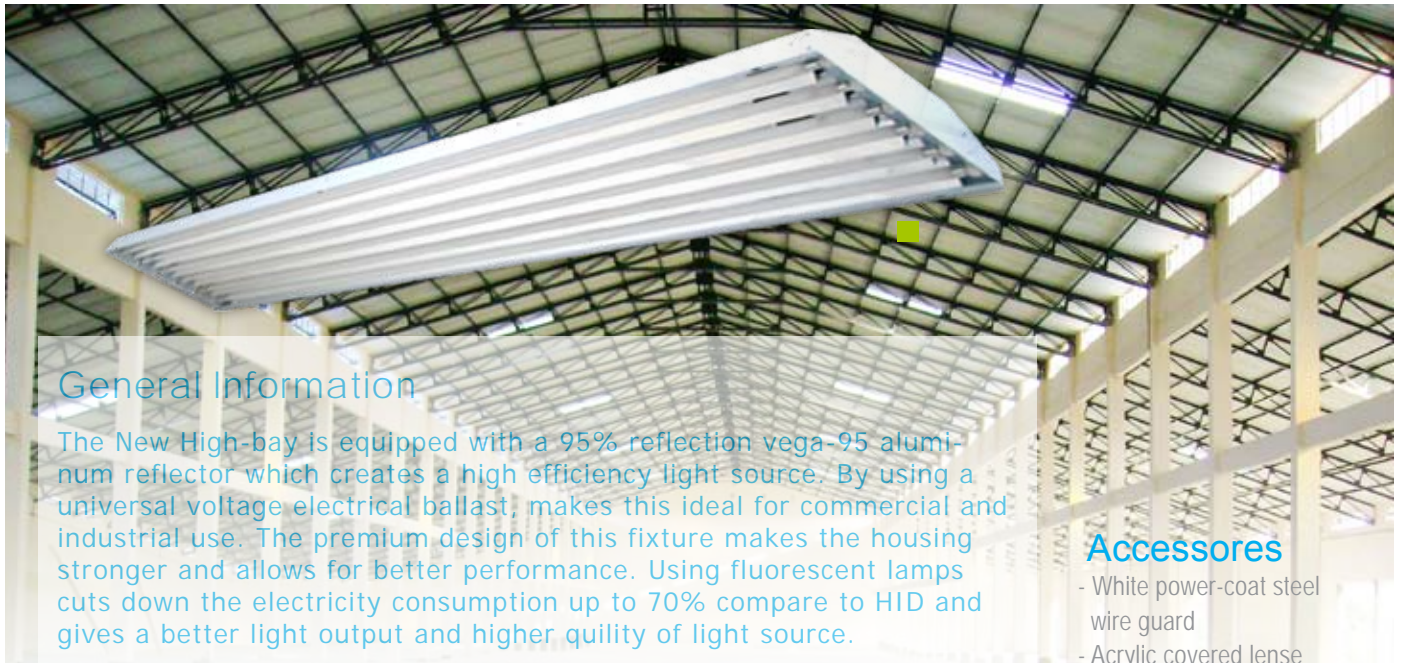

Premium Quality T8/T5 Fluorescent High Bay

General Information

The New High-bay is equipped with a 95% reflection vega-95 aluminum reflector which creates a high efficiency light source. By using a universal voltage electrical ballast, makes this ideal for commercial and industrial use. The premium design of this fixture makes the housing stronger and allows for better performance. Using fluorescent lamps cuts down the electricity consumption up to 70% compare to HID and gives a better light output and higher quality of light source.

Accessories

- White power-coat steel wire guard
- Acrylic covered lense
- Motion Sensor

Your partner in energy saving!

Specifications

- Dimension: -48.5 inch L*13.4 inch W*4.8 inch H(4 Lamp T8/T5)
- 48.5 inch L*18.4 inch W*4.8 inch H(6 Lamp T8/T5)
- Housing: All steel surface are painted with high gross baked with white enamel,applied over iron phosphate pre-treatment for maximum adhesior and rust resistance.
- Finish: Post-painted white housing
- Reflector: Vega-95 reflectio
- Ballast: UL certify electronic ballast,class P. 120-277 VOLT, 50/60 Hz, Instant start, high output
- Positive Stop: Anti-vibrational locking
- Lamp Holder: All configuration have been tested to ensure relaiable operation performance underthe normal condition.
- Mounting: Design for surface, pendent, stem, Chain, hanging
- Height: 10FT-35FT mounting height.
- Energy Saving up to 70%
- Instant restrike