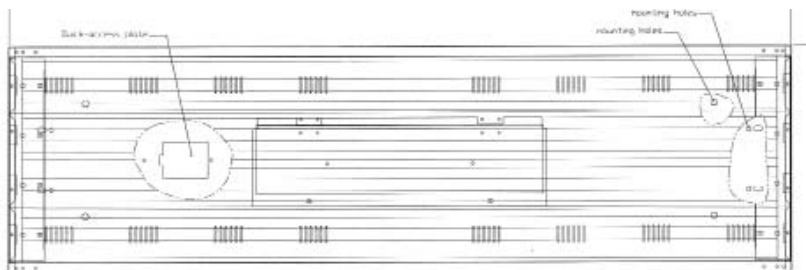

Accessories

- White power-coat steel wire guard
- Acrylic covered lense
- Motion Sensor

Your partner in energy saving!

Specifications

- Dimension: -48.5 inch L*13.4 inch W*4.8 inch H(4 Lamp T8/T5)
- 48.5 inch L*18.4 inch W*4.8 inch H(6 Lamp T8/T5)
- Housing: All steel surface are painted with high gross baked with white enamel,applied over iron phosphate pre-treatment for maximum adhesior and rust resistance.
- Finish: Post-painted white housing
- Reflector: Vega-95 reflectio
- Ballast: UL certify electronic ballast,class P. 120-277 VOLT, 50/60 Hz, Instant start, high output
- Positive Stop: Anti-vibrational locking
- Lamp Holder: All configuration have been tested to ensure relaiable operation performance underthe normal condition.
- Mounting: Design for surface, pendent, stem, Chain, hanging
- Height: 10FT-35FT mounting height.
- Energy Saving up to 70%
- Instant restrike

■ Warranty

- 5 years for ballast
- 2 years for fixture & lamp

Highbay Dimensional Data

Dim: 48.5" L X 4.8" H X 18.4" W

Model: HB-6/T5 HB6/T8

Photo metric Data

- HB-4/T5, HB-4/T8
- HB-4/T5PS, HB-4/T8PS
- HB-4/T5Lense

Electronic Ballast Dimensional Data

Dim: 48.5" L X 4.8" H X 13.4" W

Model: HB-4/T5 HB-4/T8 HB-4/T5PS HB-6/T8PS HB-4/T5 Lense

Photo metric Data

- HB-6/T5, HB-6/T8

Electronic Ballast Specification

- Upon request