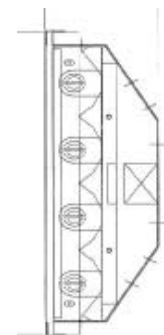

Accessories

- White power-coat steel wire guard
- Acrylic covered lense
- Motion Sensor

Your partner in energy saving!

Specifications

- Dimension: -48.5 inch L*13.4 inch W*4.8 inch H(4 Lamp T8/T5)
- 48.5 inch L*18.4 inch W*4.8 inch H(6 Lamp T8/T5)
- Housing: All steel surface are painted with high gross baked with white enamel,applied over iron phosphate pre-treatment for maximum adhesior and rust resistance.
- Finish: Post-painted white housing
- Reflector: Vega-95 reflectio
- Ballast: UL certify electronic ballast,class P. 120-277 VOLT, 50/60 Hz, Instant start, high output
- Positive Stop: Anti-vibrational locking
- Lamp Holder: All configuration have been tested to ensure relaiable operation performance underthe normal condition.
- Mounting: Design for surface, pendent, stem, Chain, hanging
- Height: 10FT-35FT mounting height.
- Energy Saving up to 70%
- Instant restrike

■ Warranty

- 5 years for ballast
- 2 years for fixture & lamp

Highbay Dimensional Data

Dim: 48.5" L X 4.8" H X 18.4" W

Model: HB-6/T5 HB6/T8

Photo metric Data

- HB-4/T5, HB-4/T8
- HB-4/T5PS, HB-4/T8PS
- HB-4/T5Lense

Electronic Ballast Dimensional Data

Dim: 48.5" L X 4.8" H X 13.4" W

Model: HB-4/T5 HB-4/T8 HB-4/T5PS HB-6/T8PS HB-4/T5 Lense

Photo metric Data

- HB-6/T5, HB-6/T8

Electronic Ballast Specification

- Upon request