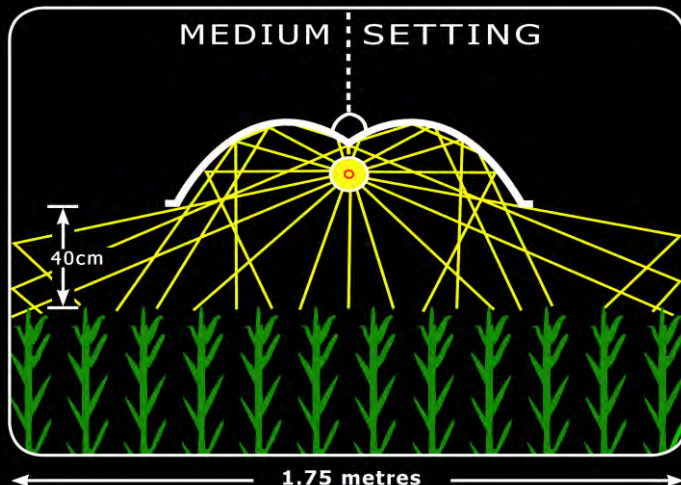

- MEDIUM - 400w to 600w lamps
- LARGE - 1000w or twin 600w lamps

* Resists Corrosion or loss of Brightness.

- Twice the Power and Efficiency of Most Other Reflectors
- Increase the Growing Area under each lamp by up to 75%
- Increase Yield per Lamp up to 50%. Reduce Heat, Save Power
- The "Adjustable Light Spread" allows Growers to create Ideal Lighting Conditions across All Stages of Plant Growth.
- Sold in 25 Countries across 4 Continents, Adjust -A- Wings are the "Reflectors of Choice" for many of the Worlds Top Growers!

Growroom with 1 x 600 watt lamp