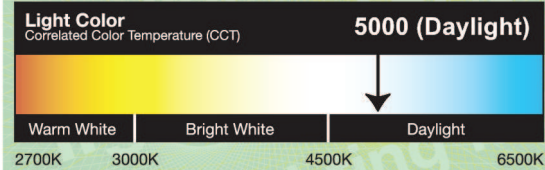

LED

lighting facts[®]
A Program of the U.S. DOE

Maxlite

Light Output (Lumens)	3062
Watts	39.8
Lumens per Watt (Efficacy)	76

Color Accuracy	68
Color Rendering Index (CRI)	

All results are according to IESNA LM-79-2008: *Approved Method for the Electrical and Photometric Testing of Solid-State Lighting*. The U.S. Department of Energy (DOE) verifies product test data and results.

Visit www.lightingfacts.com for the *Label Reference Guide*.

Registration Number: WJP2-53G62Y (Revised 4/11/2011)

Model Number: MLLWP40LED50DS

Type: Outdoor wall pack