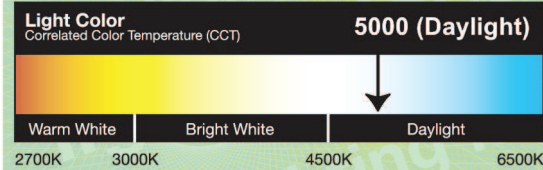

LED

lighting facts[®]
A Program of the U.S. DOE

Maxlite

| | |
|----------------------------|------|
| Light Output (Lumens) | 2400 |
| Watts | 35 |
| Lumens per Watt (Efficacy) | 69 |

| | |
|-----------------------------|----|
| Color Accuracy | 68 |
| Color Rendering Index (CRI) | |

All results are according to IESNA LM-79-2008: *Approved Method for the Electrical and Photometric Testing of Solid-State Lighting*. The U.S. Department of Energy (DOE) verifies product test data and results.