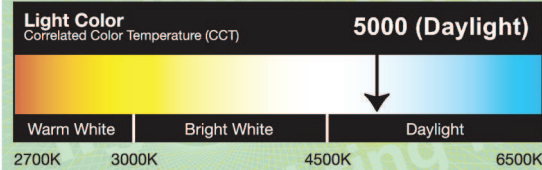

LED

**lighting facts**<sup>®</sup>  
A Program of the U.S. DOE

Maxlite

Light Output (Lumens)	2400
Watts	35
Lumens per Watt (Efficacy)	69

Color Accuracy	68
Color Rendering Index (CRI)	

All results are according to IESNA LM-79-2008: *Approved Method for the Electrical and Photometric Testing of Solid-State Lighting*. The U.S. Department of Energy (DOE) verifies product test data and results.

Visit [www.lightingfacts.com](http://www.lightingfacts.com) for the *Label Reference Guide*.

Registration Number: WJP2-WSJBAA (Revised 4/11/2011)

Model Number: MLSWP30LED50DS

Type: Outdoor wall pack