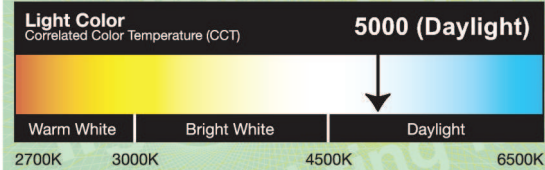

LED

lighting facts[®]
A Program of the U.S. DOE

Maxlite

Light Output (Lumens)	1380
Watts	22
Lumens per Watt (Efficacy)	63

Color Accuracy	68
Color Rendering Index (CRI)	

All results are according to IESNA LM-79-2008: *Approved Method for the Electrical and Photometric Testing of Solid-State Lighting*. The U.S. Department of Energy (DOE) verifies product test data and results.

Visit www.lightingfacts.com for the *Label Reference Guide*.

Registration Number: WJP2-NF7PZ6 (Revised 4/11/2011)

Model Number: MLSWP20LED50DS

Type: Outdoor wall pack