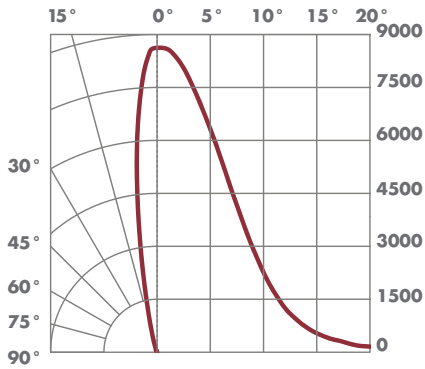

xPAR-38™

CANDELA DISTRIBUTION

BEAM DISTRIBUTION

0° AIMING FOOTCANDLES

15°

3000K