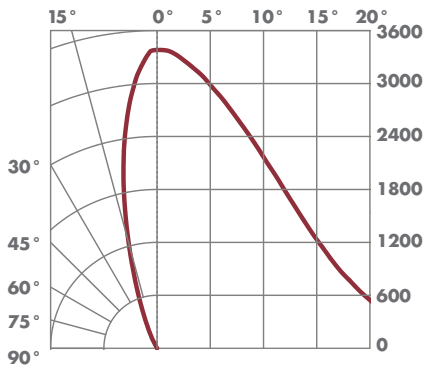

15°

3000K

Distance To Floor

Beam Diameter (50% CBCP)

Footcandles On Floor

Distance To Floor	Beam Diameter (50% CBCP)	Footcandles On Floor
5'	1.3'	345
10'	2.6'	86
15'	3.9'	38
20'	5.3'	22

25°

3000K