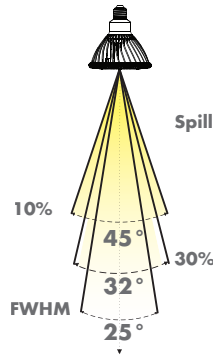

xPAR-38™

High CRI, Fixed Wattage
Ultra-Light

ADVANCED

PRODUCT SUMMARY

- Fixed Wattage, Non-Dimmable
- Multiple Color Temperatures Available
- Custom Optics
- High Color Rendering
- Proprietary Crimpfin Heatsink Design
- 50,000 hour life, 5 year warranty
- Halogen PAR form factor (ANSI compliant)
- No UV or IR radiation
- Voltage: 120VAC
- 0.9 Power Factor
- Socket Type: Medium Screw Base
- Environment: Dry
- Length: 5 in, 127 mm
- Diameter: 4.8 in, 122 mm
- Weight: 8.32 ounces, 236 g

15°

3000K

Distance To Floor

Beam Diameter (50% CBCP)

Footcandles On Floor

Distance To Floor	Beam Diameter (50% CBCP)	Footcandles On Floor
5'	1.3'	345
10'	2.6'	86
15'	3.9'	38
20'	5.3'	22

25°

3000K

Distance To Floor

Beam Diameter (50% CBCP)

Footcandles On Floor

Distance To Floor	Beam Diameter (50% CBCP)	Footcandles On Floor
5'	2.2'	135
10'	4.4'	34
15'	6.7'	15
20'	8.9'	8

CAUTION: Risk of electric shock. Do not open - no user serviceable parts inside. Use in dry locations only. Turn power off before inspection, installation, or removal. Not intended for use with emergency exit fixtures or emergency exit lights. Not for use where exposed to the weather.