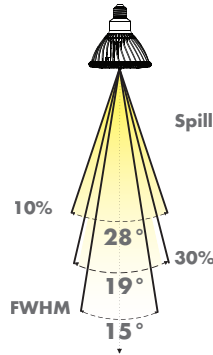

xPAR-38™

High CRI, Fixed Wattage
Ultra-Light

ADVANCED

PRODUCT SUMMARY

- Fixed Wattage, Non-Dimmable
- Multiple Color Temperatures Available
- Custom Optics
- High Color Rendering
- Proprietary Crimpfin Heatsink Design
- 50,000 hour life, 5 year warranty
- Halogen PAR form factor (ANSI compliant)
- No UV or IR radiation
- Voltage: 120VAC
- 0.9 Power Factor
- Socket Type: Medium Screw Base
- Environment: Dry
- Length: 5 in, 127 mm
- Diameter: 4.8 in, 122 mm
- Weight: 8.32 ounces, 236 g

xPAR-38

120~

2700K

3000K

Catalog #	Power	CCT (K)	CRI	Beam Angle	Lumens	CBCP
xPAR38271514H1N	14W	2700	90	15°	740	7,970
xPAR38272514H1N				25°		3,110
xPAR38301514H1N	14W	3000	90	15°	800	8,620
xPAR38302514H1N				25°		3,370

1342 South Powerline Road, Deerfield Beach, FL 33442

Toll Free 888.778.9864 | Fax Orders to: 954-971-3725 | info@msissl.com | www.msissl.com

xPAR-38™

CANDELA DISTRIBUTION

BEAM DISTRIBUTION

0° AIMING FOOTCANDLES

15°

3000K

Distance To Floor

Beam Diameter (50% CBCP)

Footcandles On Floor

Distance To Floor	Beam Diameter (50% CBCP)	Footcandles On Floor
5'	1.3'	345
10'	2.6'	86
15'	3.9'	38
20'	5.3'	22

25°

3000K