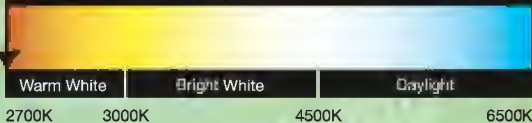

# lighting facts<sup>CM</sup>

A Program of the U.S. DDE

<b>Light Output (Lumens)</b>	<b>325</b>
<b>Watts</b>	<b>8</b>
<b>Lumens per Watt (Efficacy)</b>	<b>41</b>

<b>Color Accuracy</b>	<b>86</b>
Color Rendering Index (CRI)	

## Light Color

Correlated Color Temperature (CCT)

**2700 (Warm White)**

All results are according to IESNA LM-79-2008: *Approved Method for the Electrical and Photometric Testing of Solid-State Lighting*. The U.S. Department of Energy (DOE) verifies product test data and results.