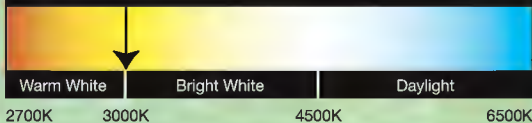

lighting facts^{CM}

A Program of the U.S. DDE

Light Output (Lumens)	300
Watts	6
Lumens per Watt (Efficacy)	50

Color Accuracy	85
Color Rendering Index (CRI)	

Light Color

Correlated Color Temperature (CCT)

3000 (Bright White)

All results are according to IESNA LM-79-2008: *Approved Method for the Electrical and Photometric Testing of Solid-State Lighting*. The U.S. Department of Energy (DOE) verifies product test data and results.