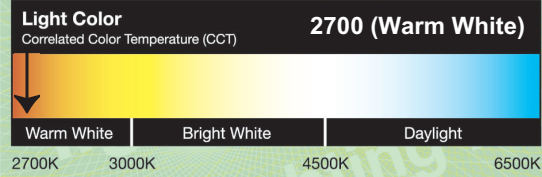

Cree LED Lighting

lighting facts^{CM}

A Program of the U.S. DOE

Light Output (Lumens)	650
Watts	12
Lumens per Watt (Efficacy)	54

Color Accuracy	92
Color Rendering Index (CRI)	

All results are according to IESNA LM-79-2008: *Approved Method for the Electrical and Photometric Testing of Solid-State Lighting*. The U.S. Department of Energy (DOE) verifies product test data and results.