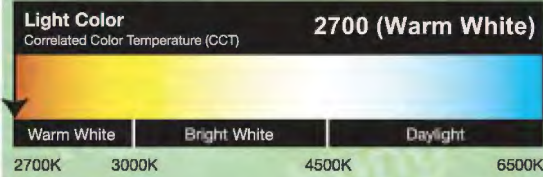

Cree LED Lighting

lighting facts^{CM}

A Program of the U.S. DOE

Light Output (Lumens)	600
Watts	12
Lumens per Watt (Efficacy)	50

Color Accuracy	94
Color Rendering Index (CRI)	

All results are according to IESNA LM-79-2008: *Approved Method for the Electrical and Photometric Testing of Solid-State Lighting*. The U.S. Department of Energy (DOE) verifies product test data and results.