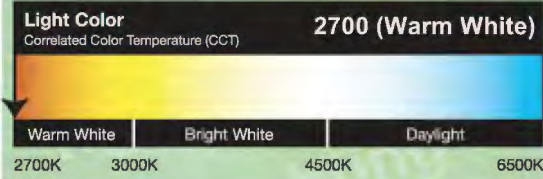

Cree LED Lighting

lighting facts^{CM}

A Program of the U.S. DOE

Light Output (Lumens)	600
Watts	12
Lumens per Watt (Efficacy)	50

Color Accuracy	94
Color Rendering Index (CRI)	

All results are according to IESNA LM-79-2008: *Approved Method for the Electrical and Photometric Testing of Solid-State Lighting*. The U.S. Department of Energy (DOE) verifies product test data and results.