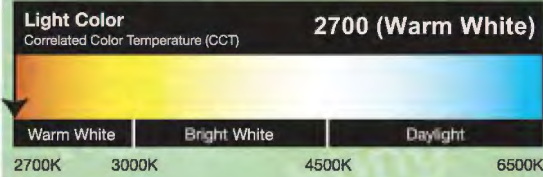

Cree LED Lighting

lighting facts^{CM}

A Program of the U.S. DOE

Light Output (Lumens)	600
Watts	12
Lumens per Watt (Efficacy)	50

Color Accuracy	94
Color Rendering Index (CRI)	

All results are according to IESNA LM-79-2008: *Approved Method for the Electrical and Photometric Testing of Solid-State Lighting*. The U.S. Department of Energy (DOE) verifies product test data and results.