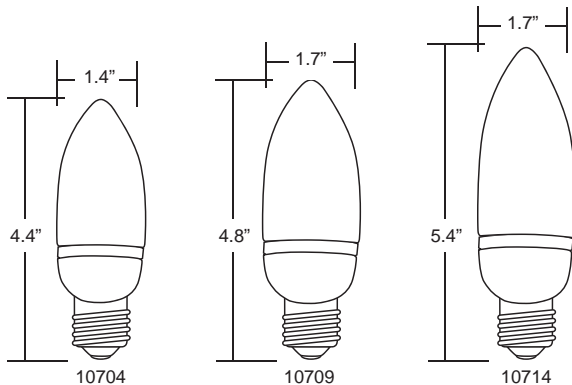

Deco Series Lamp Specifications

SpringLamp® Compact Fluorescent, NPF

8,000 Hours average rated life

Applications:

Ideal for decorative fixtures.

Replaces Incandescent for:

- + Decorative Fixtures
- + Enclosed Outdoor Fixtures
- + Sconces

Special Application Options: (Ordering Suffix)

- 3100K (31K)
- 3500K (35K)
- 4100K (41K)
- 5100K (51K)
- 6500K (65K)

Features and Benefits

- Long life CFL, 8,000 hour average rated life
- Amalgam technology- provides cooler operating temperatures for consistent performance in any position
- No lead glass- Better lumen maintenance over life of bulb
- 2700°K color temperature closest to incandescent light
- Medium base or candelabra base available
- Replace less often, ideal for hard to reach places
- U.L. Listed for wet locations - use indoors or outdoors
- Quickstart technology - fast run up time