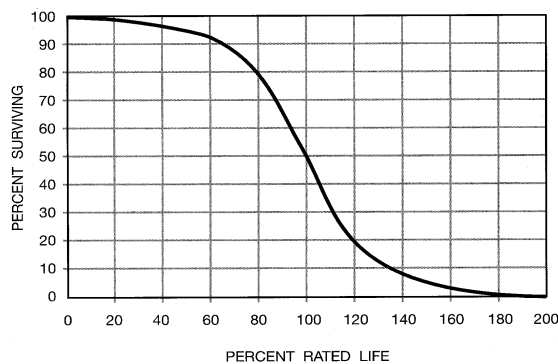

Lamp Mortality