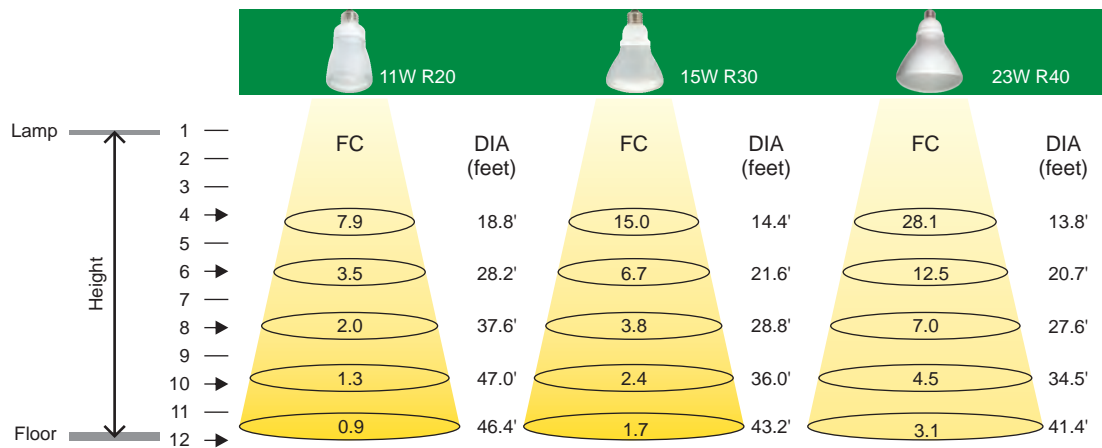

## R20 / R30 / R40 Indoor Reflector CFL

| Nominal Wattage | Overdrive Model # | Item Description & CCT            | Initial Lumen | Av Rated Life (hrs) | Diameter inch / mm | Length inch / mm | Pack Master | Item # |
|-----------------|-------------------|-----------------------------------|---------------|---------------------|--------------------|------------------|-------------|--------|
| 11              | 11W/ODR20         | 11W R20 Reflector- CFL-Soft White | 360           | 10,000              | 2.5 / 64           | 5.0 / 126        | 12          | 122    |
| 11              | 11W/ODR20/50K     | 11W R20 Reflector- CFL-Natural DL | 360           | 10,000              | 2.5 / 64           | 5.0 / 126        | 12          | 123    |
| 15              | • 15W/ODR30       | 15W R30 Reflector- CFL-Soft White | 700           | 10,000              | 3.7 / 95           | 5.4 / 137        | 12          | 037    |
| 15              | 15W/ODR30/41K     | 15W R30 Reflector- CFL-Cool White | 700           | 10,000              | 3.7 / 95           | 5.4 / 137        | 12          | 161    |
| 15              | 15W/ODR30/50K     | 15W R30 Reflector- CFL-Natural DL | 700           | 10,000              | 3.7 / 95           | 5.4 / 137        | 12          | 092    |
| 23              | • 23W/ODR40       | 23W R40 Reflector- CFL-Soft White | 1090          | 10,000              | 5.0 / 127          | 6.5 / 165        | 12          | 129    |
| 23              | 23W/ODR40/50K     | 23W R40 Reflector- CFL-Natural DL | 1200          | 10,000              | 5.0 / 127          | 6.5 / 165        | 12          | 130    |

### Features

- 6,000 to 10,000 hour average rated life reduces relamping & related costs
- Rare earth tri-phosphor with 80 plus CRI for better performance
- High Luminous Efficacy
- 75% Lower Power Consumption over incandescent bulbs
- Available in various color temperature
- Size same as incandescent lamp and true retrofit