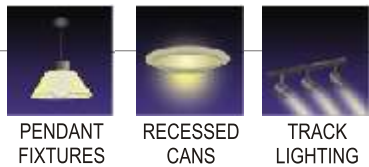

Applications

PENDANT FIXTURES

RECESSED CANS

TRACK LIGHTING

Features

- 10,000 hour average rated life reduces relamping & related costs
- Rare earth tri-phosphor with 80 plus CRI for better performance
- High Luminous Efficacy
- 75% Lower Power Consumption over incandescent bulbs
- Available in various color temperature
- Compact in Size and fits most applications

Notes

- Not Dimmable
- Available in other color temperature also (upon request)
- Dimension with + 0.1 inch tolerance
- 23W ODPAR38 Model same size as Halogen PAR 38
- Use is not recommended when exposed to weather, outdoor usage requires an enclosed fixture
- Base up operator for outdoor fixture