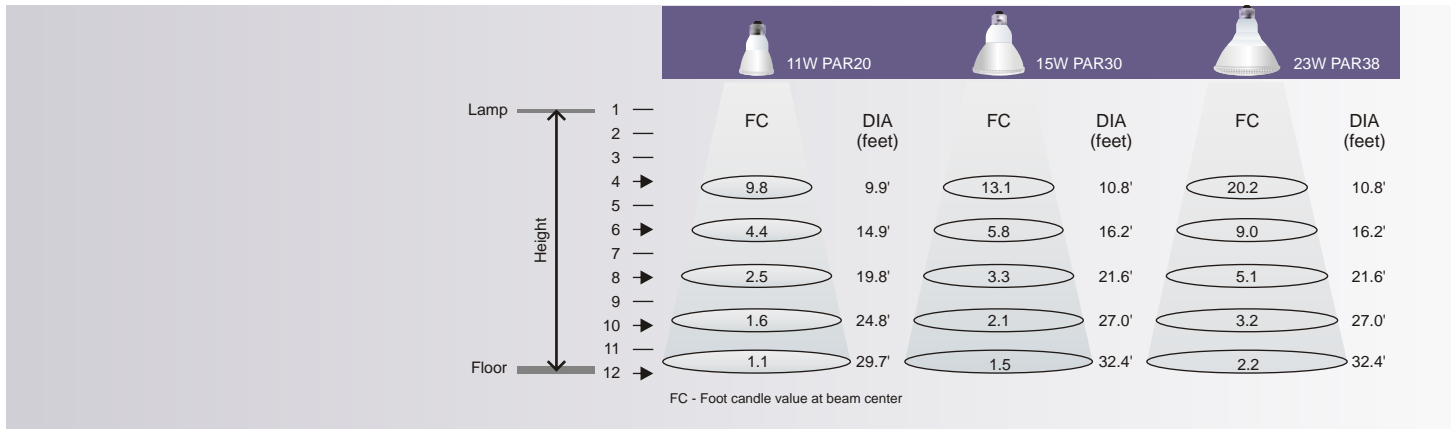

Applications

Features

- 10,000 hour average rated life reduces relamping & related costs
- Rare earth tri-phosphor with 80 plus CRI for better performance
- High Luminous Efficacy
- 75% Lower Power Consumption over incandescent bulbs
- Available in various color temperature
- Compact in Size and fits most applications

Notes

- Not Dimmable
- Available in other color temperature also (upon request)
- Dimension with + 0.1 inch tolerance
- 23W ODPAR38 Model same size as Halogen PAR 38
- Use is not recommended when exposed to weather, outdoor usage requires an enclosed fixture
- Base up operator for outdoor fixture