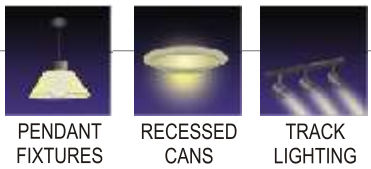

PAR REFLECTOR INDOOR/OUTDOOR

PAR20 / PAR30 / PAR38 Outdoor / Indoor Reflector CFL Hard Glass

Nominal Wattage	Overdrive Model #	Item Description & CCT	Initial Lumen	Average Rated Life (Hrs.)	Diameter (Inches/mm)	Length/ (Inches/mm)	Pack Master	Item #
11	11WODPAR20	11W PAR20 Reflector- CFL-Soft White	380	10,000	2.5 / 63	3.9 / 98	12	071
11	11WODPAR20/41K	11W PAR20 Reflector- CFL-Cool White	380	10,000	2.5 / 63	3.9 / 98	12	155
11	11WODPAR20/50K	11W PAR20 Reflector- CFL-Natural DL	380	10,000	2.5 / 63	3.9 / 98	12	089
15	• 15WODPAR30	15W PAR30 Reflector- CFL-Soft White	700	10,000	3.7 / 95	4.6 / 117	12	072
15	15WODPAR30/41K	15W PAR30 Reflector- CFL-Cool White	660	10,000	3.7 / 95	4.6 / 117	12	156
15	15WODPAR30/50K	15W PAR30 Reflector- CFL-Natural DL	660	10,000	3.7 / 95	4.6 / 117	12	091
23	23WODPAR38	23W PAR38 Reflector- CFL-Soft White	1,100	10,000	4.8 / 121	5.0 / 128	12	073
23	23WODPAR38/41K	23W PAR38 Reflector- CFL-Cool White	1,200	10,000	4.8 / 121	5.0 / 128	12	144
23	23WODPAR38/50K	23W PAR38 Reflector- CFL-Natural DL	1,050	10,000	4.8 / 121	5.0 / 128	12	087

Applications

Features

- 10,000 hour average rated life reduces relamping & related costs
- Rare earth tri-phosphor with 80 plus CRI for better performance
- High Luminous Efficacy
- 75% Lower Power Consumption over incandescent bulbs
- Available in various color temperature
- Compact in Size and fits most applications