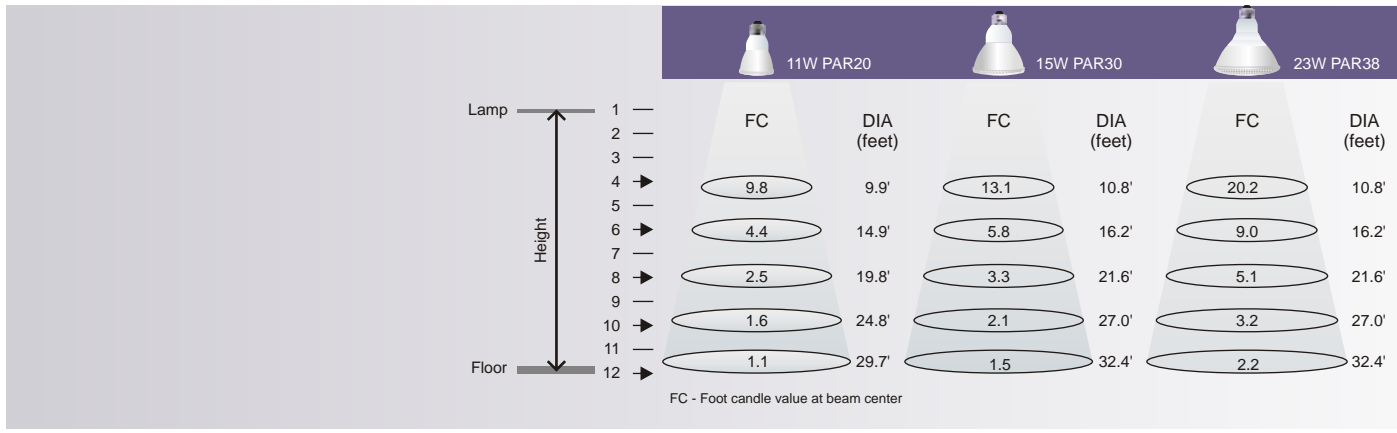

PAR REFLECTOR INDOOR/OUTDOOR

PAR20 / PAR30 / PAR38 Outdoor / Indoor Reflector CFL Hard Glass

Nominal Wattage	Overdrive Model #	Item Description & CCT	Initial Lumen	Average Rated Life (Hrs.)	Diameter (Inches/mm)	Length/ (Inches/mm)	Pack Master	Item #
11	11WODPAR20	11W PAR20 Reflector- CFL-Soft White	380	10,000	2.5 / 63	3.9 / 98	12	071
11	11WODPAR20/41K	11W PAR20 Reflector- CFL-Cool White	380	10,000	2.5 / 63	3.9 / 98	12	155
11	11WODPAR20/50K	11W PAR20 Reflector- CFL-Natural DL	380	10,000	2.5 / 63	3.9 / 98	12	089
15	• 15WODPAR30	15W PAR30 Reflector- CFL-Soft White	700	10,000	3.7 / 95	4.6 / 117	12	072
15	15WODPAR30/41K	15W PAR30 Reflector- CFL-Cool White	660	10,000	3.7 / 95	4.6 / 117	12	156
15	15WODPAR30/50K	15W PAR30 Reflector- CFL-Natural DL	660	10,000	3.7 / 95	4.6 / 117	12	091
23	23WODPAR38	23W PAR38 Reflector- CFL-Soft White	1,100	10,000	4.8 / 121	5.0 / 128	12	073
23	23WODPAR38/41K	23W PAR38 Reflector- CFL-Cool White	1,200	10,000	4.8 / 121	5.0 / 128	12	144
23	23WODPAR38/50K	23W PAR38 Reflector- CFL-Natural DL	1,050	10,000	4.8 / 121	5.0 / 128	12	087

Applications

Features

- 10,000 hour average rated life reduces relamping & related costs
- Rare earth tri-phosphor with 80 plus CRI for better performance
- High Luminous Efficacy
- 75% Lower Power Consumption over incandescent bulbs
- Available in various color temperature
- Compact in Size and fits most applications

Notes

- Not Dimmable
- Available in other color temperature also (upon request)
- Dimension with + 0.1 inch tolerance
- 23W ODPAR38 Model same size as Halogen PAR 38
- Use is not recommended when exposed to weather, outdoor usage requires an enclosed fixture
- Base up operator for outdoor fixture