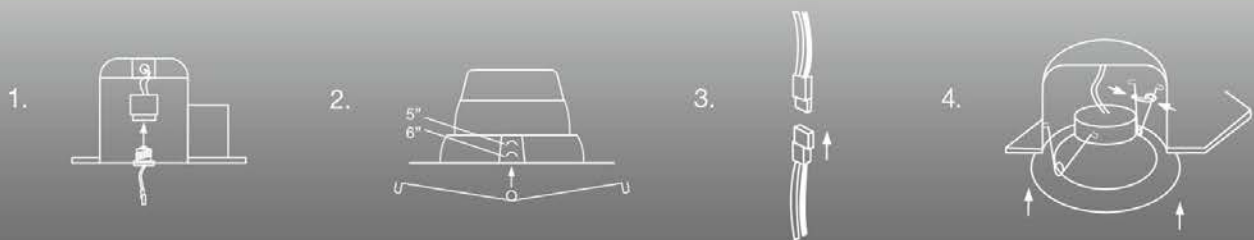

5" OR 6" DOWNLIGHT 10W TITANIUM LED SERIES

PRO

**T24
2013**

- ⌚ Suitable for installation in 5" or 6" housing
- ⌚ Installs in just minutes
- ⌚ Comfortable diffused light
- ⌚ Smooth dimming with existing dimmers
- ⌚ Extra long 35,000 hour lifetime
- ⌚ GU24 connector available

10W REPLACES

65W Inc.

80% Energy Savings

\$156 Savings per lamp*

 35,000 H	 DIMMABLE	 65 LPW EFFICACY
 5 YR WARRANTY	 CRI (Ra) 80	 SEMI DIRECTIONAL

DOWNLIGHT PRODUCT FEATURES

5" or 6" Housing Installation

This downlight is suitable for use in most standard 5" and 6" housings that have spring retaining brackets. Simply adjust the mounting springs accordingly for easy installation.

Installation Method

5" OR 6" DOWNLIGHT 10W TITANIUM LED SERIES

APPLICATIONS

General Lighting

Recessed Lighting

Accent Lighting

Ref.#DCS092-6DL-10W

SPECIFICATIONS**

Product Model	97756 10DL6DIM/827	97757 10DL6DIM/830
Type	5" or 6" Downlight	5" or 6" Downlight
Base	E26 / LED Adapter (GU24 optional)	E26 / LED Adapter (GU24 optional)
Power (W)	10	10
Voltage - Frequency	120V 60Hz	120V 60Hz
Color Temp. (ANSI)	Warm White 2700K	Warm White 3000K
CRI (Ra)	80	80
Typical lumens (lm)	700	700
Efficacy (LPW)	65	65
Beam Angle	100°	100°
Dimmable	Yes***	Yes***
Housing Compatibility	Most 5" and 6" housing	Most 5" and 6" housing
Power Factor	0.9	0.9
Rated Lifetime - L70 (hrs.)	35,000	35,000
Dia. x MOL	7.48"x3.74" (190x95mm)	7.48"x3.74" (190x95mm)
Weight (lb. / g)	0.71lb. / 322g	0.71lb. / 322g