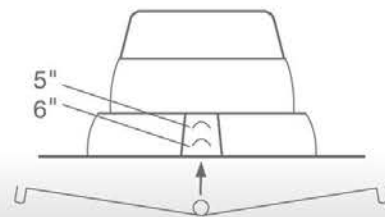

10W REPLACES

65W Inc.

80% Energy Savings

\$156 Savings per lamp*

 35,000 H	 DIMMABLE	 65 LPW EFFICACY
 5 YR WARRANTY	 CRI (Ra) 80	 SEMI DIRECTIONAL

DOWNLIGHT PRODUCT FEATURES

5" or 6" Housing Installation

This downlight is suitable for use in most standard 5" and 6" housings that have spring retaining brackets. Simply adjust the mounting springs accordingly for easy installation.