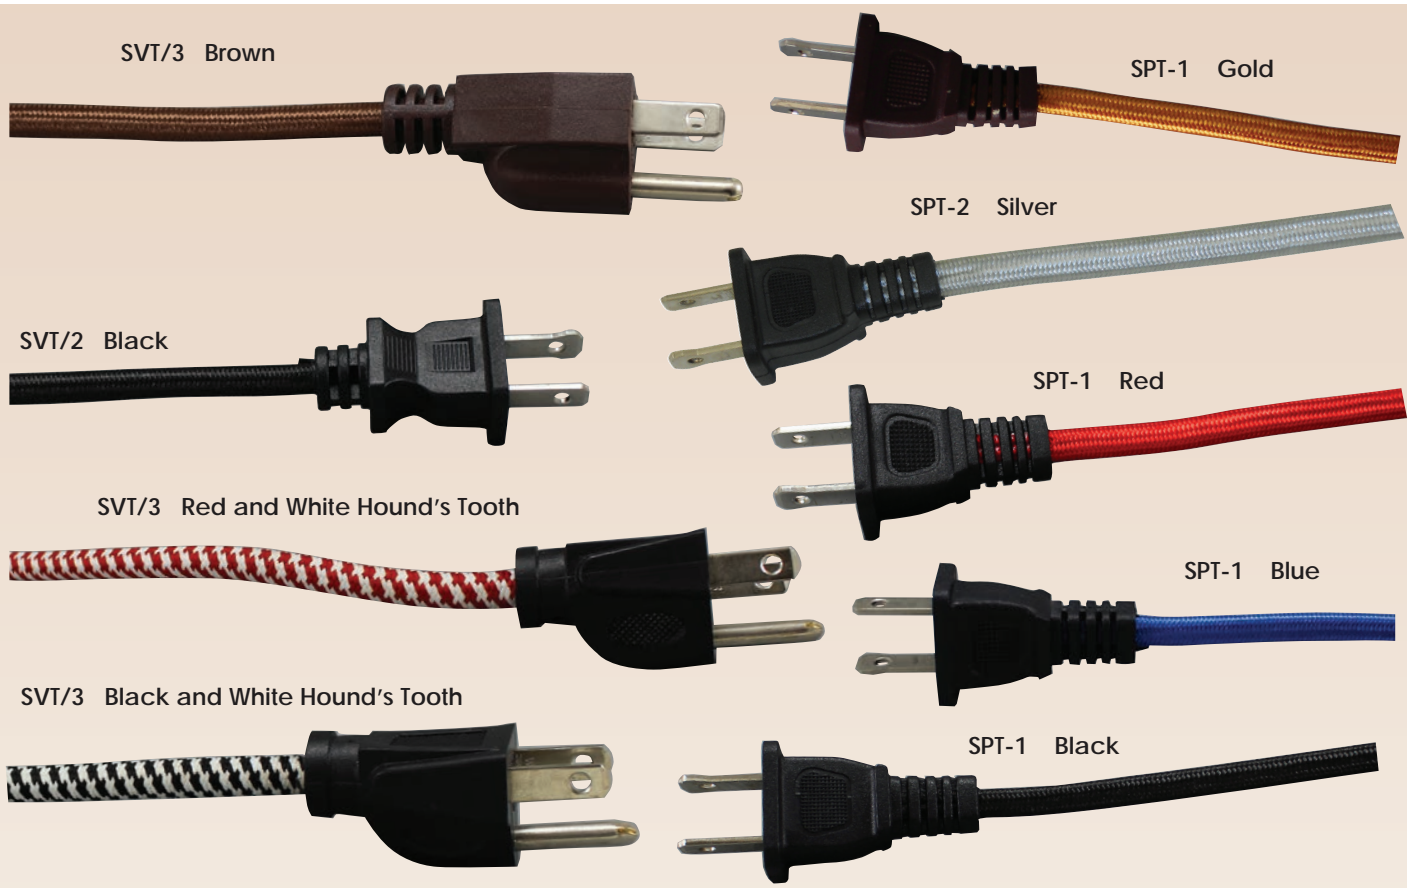

RAYON COVERED CORD SETS - ROUND AND FLAT WIRE

RAYON COVERED WIRE AND CORD SETS

Rayon Covered SVT Cord Sets

- Molded Plugs
- 18 Gauge Wire
- 11 Feet Cord Set with 10 Feet of Rayon Covered Wire
- Stripped and Tinned
- UL Listed

SVT/2

Item	Rayon Color	Plug Color
56-1810-19	Silver	Black
56-1810-45	Brown	Brown
56-1810-50	Black	Black
56-1810-51	Red	Black
56-1810-56	Blue	Black
56-1810-63	Gray	Black
56-1810-71	Black and White	Black
56-1810-72	Red and White	Black

Rayon Covered SPT Cord Sets

- Molded Plugs
- 18/2 Wire Gauge
- Stripped and Tinned
- UL Listed

SPT-1

- 10 Feet Cord Set with 8 Feet Rayon Covered

Item	Rayon Color	Plug Color
56-1830-15	Gold	Brown
56-1830-19	Silver	Black
56-1830-40	White	White
56-1830-45	Brown	Brown
56-1830-50	Black	Black
56-1830-51	Red	Black
56-1830-56	Blue	Black

SPT-2

- 16 Feet Cord Set with 15 Feet Rayon Covered

Item	Rayon Color	Plug Color
56-1834-45	Brown	Brown
56-1834-50	Black	Black

Classic Lamp Parts offers a wide variety of Rayon Covered Wire and Cordsets and we are proud to be able to fill all types of special order requests for your projects with minimums as low as 100 pieces.