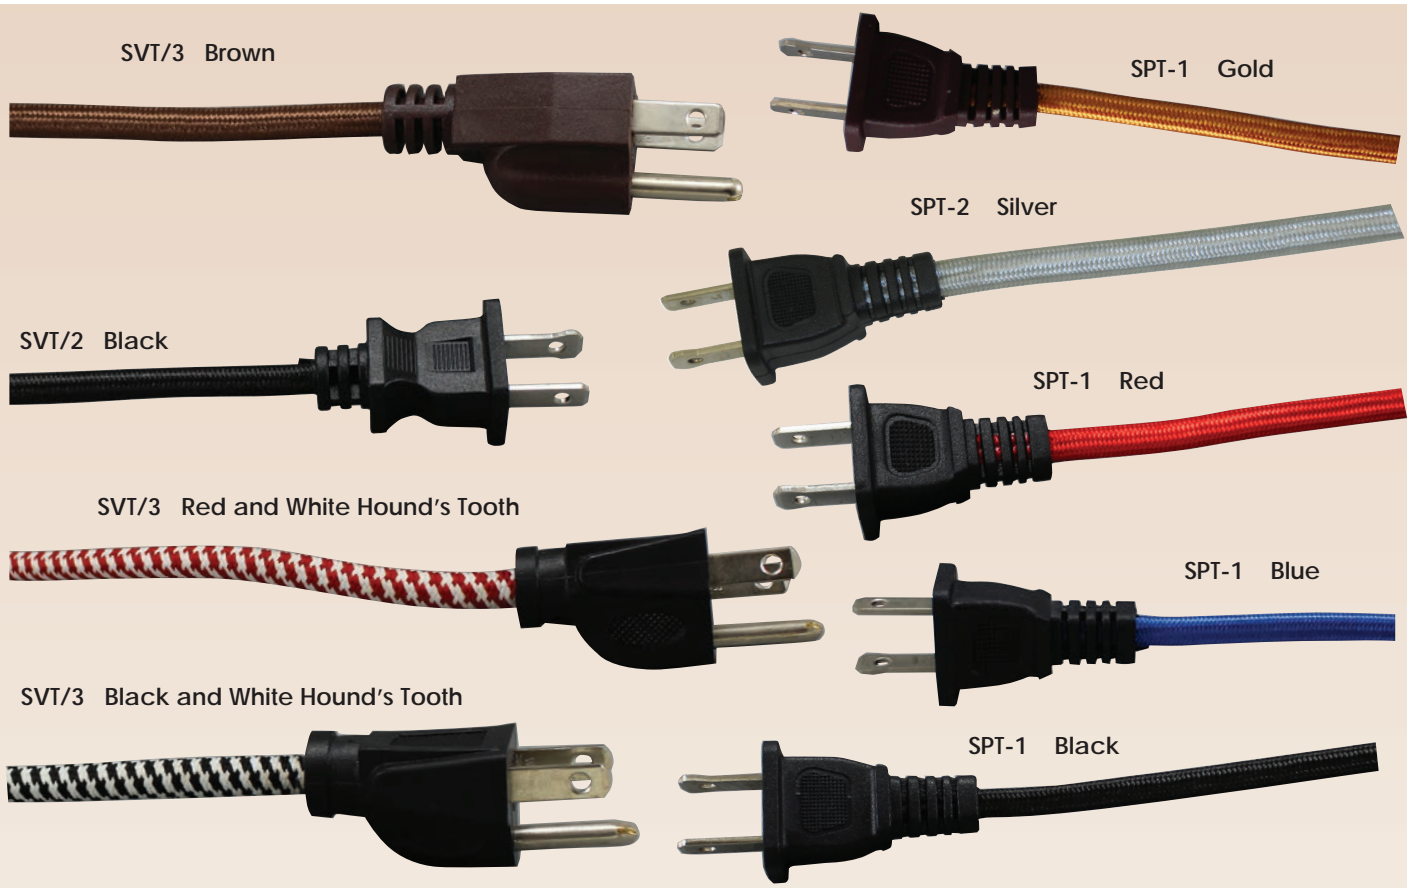

# RAYON COVERED CORD SETS - ROUND AND FLAT WIRE

RAYON COVERED WIRE AND CORD SETS

### Rayon Covered SVT Cord Sets

- Molded Plugs
- 18 Gauge Wire
- 11 Feet Cord Set with 10 Feet of Rayon Covered Wire
- Stripped and Tinned
- UL Listed

#### SVT/2

Item	Rayon Color	Plug Color
56-1810-19	Silver	Black
56-1810-45	Brown	Brown
56-1810-50	Black	Black
56-1810-51	Red	Black
56-1810-56	Blue	Black
56-1810-63	Gray	Black
56-1810-71	Black and White	Black
56-1810-72	Red and White	Black

#### SPT-1

- 10 Feet Cord Set with 8 Feet Rayon Covered

Item	Rayon Color	Plug Color
56-1830-15	Gold	Brown
56-1830-19	Silver	Black
56-1830-40	White	White
56-1830-45	Brown	Brown
56-1830-50	Black	Black
56-1830-51	Red	Black
56-1830-56	Blue	Black