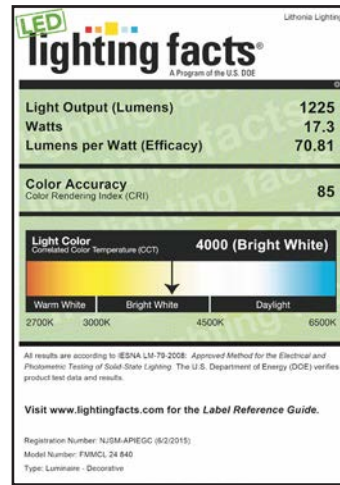

LED Closet Light

LIGHTING FACTS

PHOTOMETRICS

Full photometric data report available within 2 weeks from request. Consult factory.