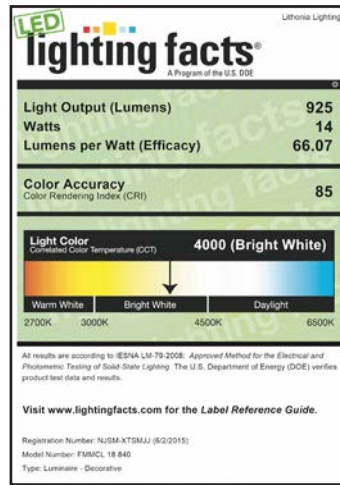

LED Closet Light

LIGHTING FACTS

PHOTOMETRICS

Full photometric data report available within 2 weeks from request. Consult factory.