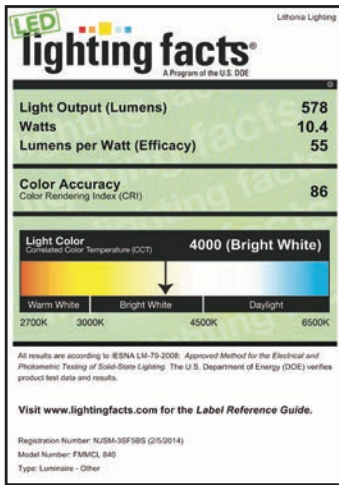

LED Closet Light

LIGHTING FACTS

PHOTOMETRICS

Full photometric data report available within 2 weeks from request. Consult factory.