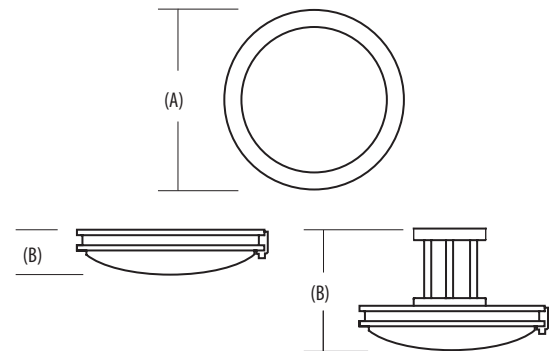

Available in two sizes: 13" or 16" diameters. Fixture can be flush or semi-flush mounted, matching brushed nickel canopy and stems included for semi-flush mounting. Finials provide easy access for cleaning and maintenance.

Indoor Decorative

Saturn

Flush/Semi-Flush Mount

Compact DTT Fluorescent

DIMENSIONS						
Nominal size	Lamp configuration	Model number	Number of lamps	Mounting Configuration	(A) Width inches (cm)	(B) Extension inches (cm)*
13" dia		11750	(1) 26W compact (DTT)	Flush	13" (30.5)	3-1/8" (7.9)
				Semi-flush	13" (30.5)	8-3/8" (21.3)
16" dia		11752	(2) 26W compact (DTT)	Flush	16" (40.6)	3-1/4" (8.3)
				Semi-flush	16" (40.6)	8-5/8" (21.9)

*Maximum extension from ceiling.
All dimensions are inches (centimeters) unless otherwise indicated.

ORDERING INFORMATION

For shortest lead times, configure products using **bolded options**.

Example: 11750 BN