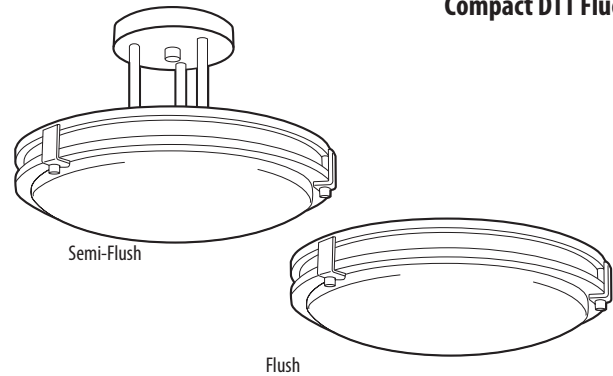

Available in two sizes: 13" or 16" diameters. Fixture can be flush or semi-flush mounted, matching brushed nickel canopy and stems included for semi-flush mounting. Finials provide easy access for cleaning and maintenance.

Indoor Decorative

Saturn

Flush/Semi-Flush Mount

Compact DTT Fluorescent

DIMENSIONS						
Nominal size	Lamp configuration	Model number	Number of lamps	Mounting Configuration	(A) Width inches (cm)	(B) Extension inches (cm)*
13" dia		11750	(1) 26W compact (DTT)	Flush	13" (30.5)	3-1/8" (7.9)
				Semi-flush	13" (30.5)	8-3/8" (21.3)
16" dia		11752	(2) 26W compact (DTT)	Flush	16" (40.6)	3-1/4" (8.3)
				Semi-flush	16" (40.6)	8-5/8" (21.9)

*Maximum extension from ceiling.
All dimensions are inches (centimeters) unless otherwise indicated.

ORDERING INFORMATION

For shortest lead times, configure products using **bolded options**.

Example: 11750 BN