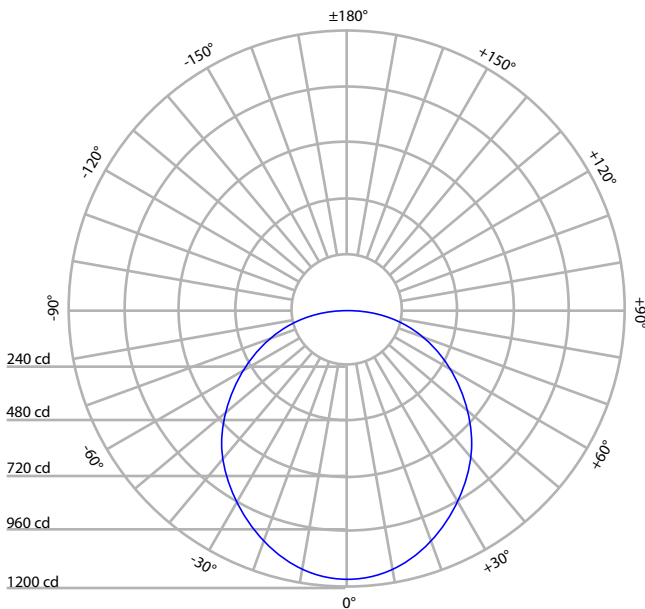

ELYWL-301C

LED Surface Mount Wrap Light

Energetic Lighting's LED surface mount wrap light delivers a soft light profile with 3400 lumens to brighten up any application, while drawing only 40 watts of power. This versatile light can be used for general room lighting, or as a functional work area light. Installation is quick and simple when mounting into standard ceiling junction boxes. Constructed with a durable steel housing body and LED lifetime rating of at least 50,000 hours, this rugged wrap light is designed for many years of reliable operation.

Other color temperatures may be available by special request.

Specifications

General	Model:	ELYWL-301C
	Lumen Output:	3400 lm
	Luminous Efficacy:	85 lm/W
	Beam Angle:	110°
Electrical	Input Power:	40 W
	Input Voltage:	120-277 Vac
	Power Factor:	≥90%
	THD:	<20%
Color	CCT:	4000 K
	CRI:	>80
Operational	Lifetime:	50000 hours
	Warranty:	5 Years
	Dimmable:	No
	Operating Temp:	14°F to 122°F
	Environment:	Damp Rated
	Weight:	6.1 lbs
	DLG:	Yes
Dimensions:	48.5"(L)x5.6"(W)x2.0"(H)	

Photometric Data

Polar Distribution Chart
(units in Candela - cd)

Illuminance Data

Beam angle: 110°

Illumination Eavg, Emax	Diameter	Distance
328.60, 1150.00 fc (3537, 12378 lux)	304.44 ft (9279.33 cm)	3.281 ft (1m)
82.16, 287.41 fc (884, 3094 lux)	608.87 ft (18558.36 cm)	6.562 ft (2m)
35.51, 127.70 fc (382, 1375 lux)	913.31 ft (27837.69 cm)	9.843 ft (3m)
20.54, 72.84 fc (221, 784 lux)	1217.75 ft (37117.02 cm)	13.12 ft (4m)
13.15, 45.98 fc (142, 495 lux)	152.18 ft (4638.45 cm)	16.4 ft (5m)

Zonal Lumen Summary

Zone	Lumens	%Total
0-20	420.05	12.4%
0-30	892.34	26.3%
0-40	1463.11	43.1%
0-60	2601.35	76.5%
0-90	3398.26	100.0%
0-180	3398.26	100.0%

Dimensions