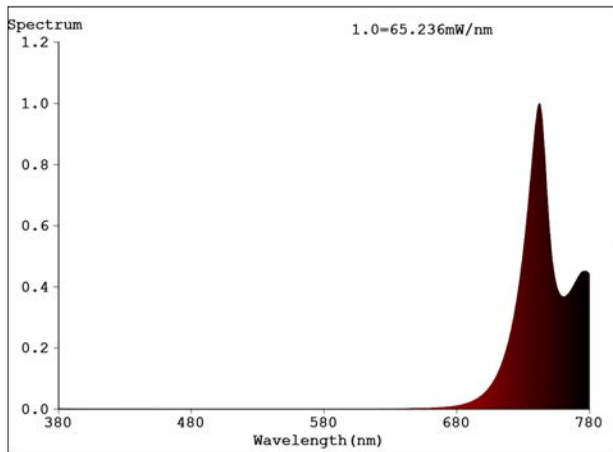

powerPAR™ LED Bulb Spectrums

powerPAR™ Far Red LED Bulb
Item: PPB1004