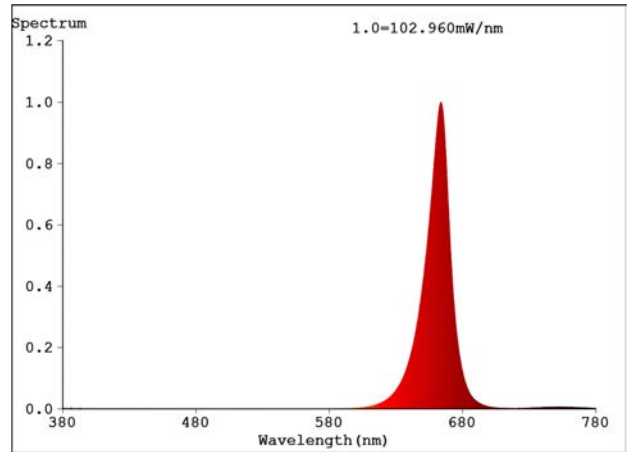

powerPAR™ Red LED Bulb
Item: PPB1001