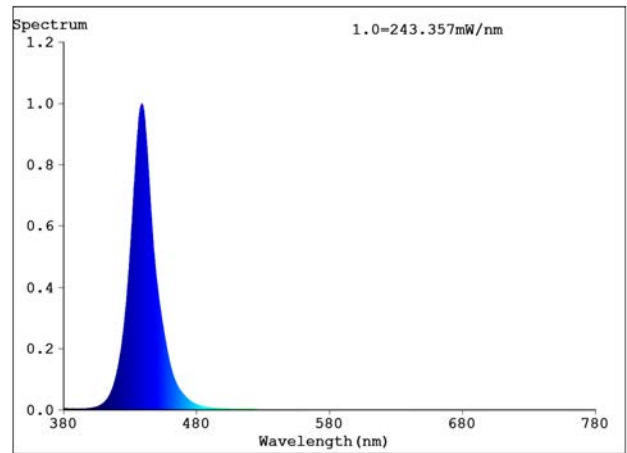

powerPAR™ Blue LED Bulb
Item: PPB1002