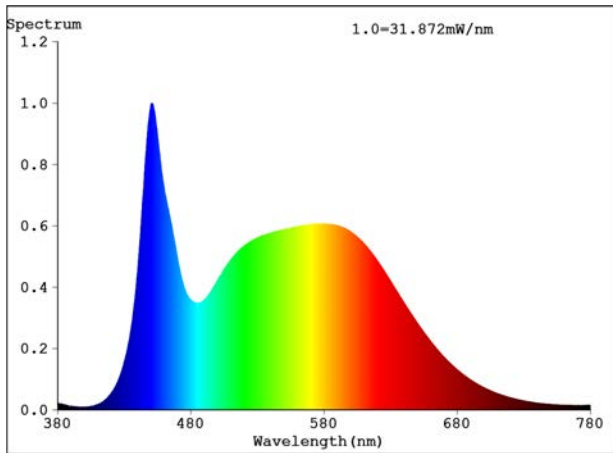

powerPAR™ White LED Bulb
Item: PPB1003