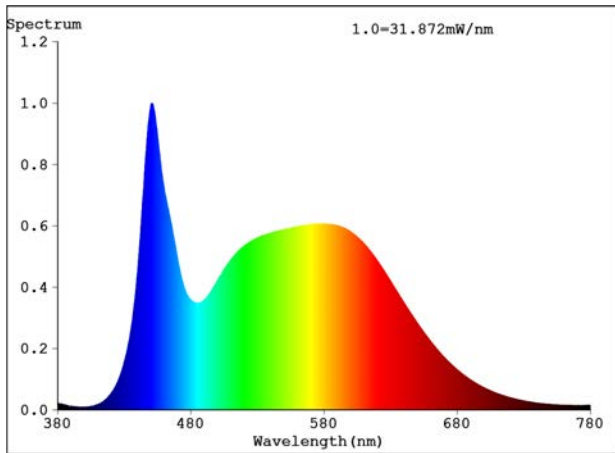

powerPAR™ White LED Bulb
Item: PPB1003