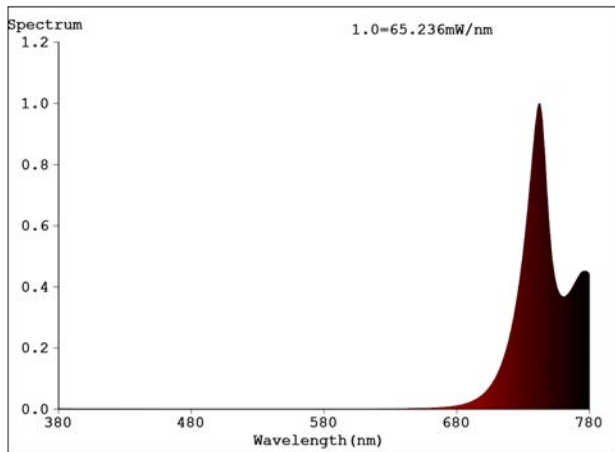

powerPAR™ LED Bulb Spectrums

powerPAR™ Far Red LED Bulb
Item: PPB1004